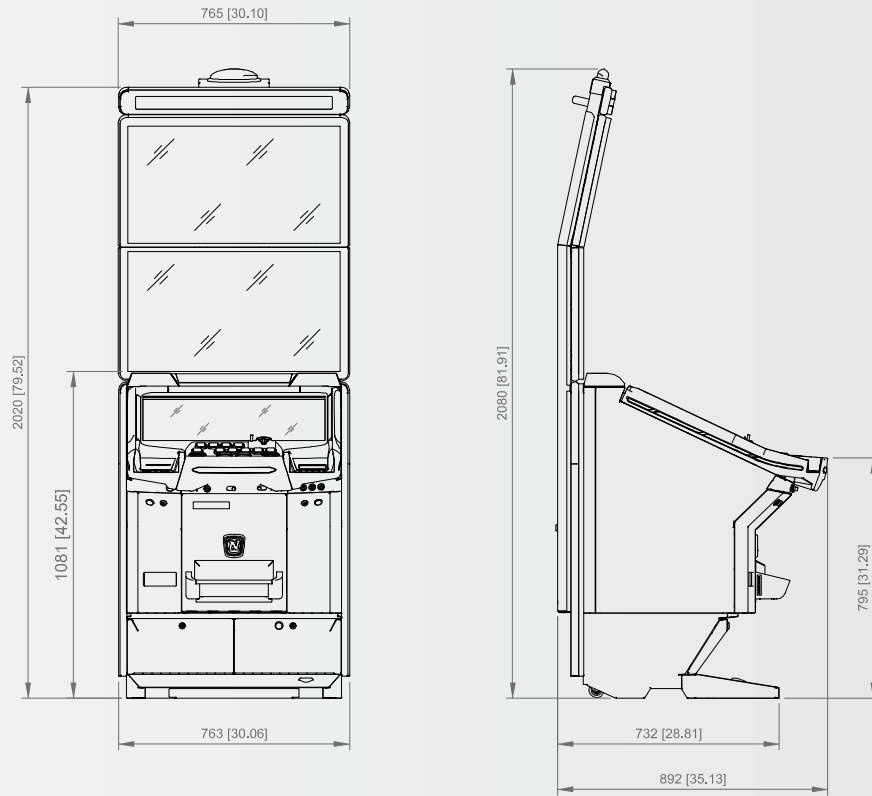

V.I.P. Eagle III 3.32 (FV880A)

All dimensions in mm [in] - scale 1:25

©NOVOMATIC AG 2022