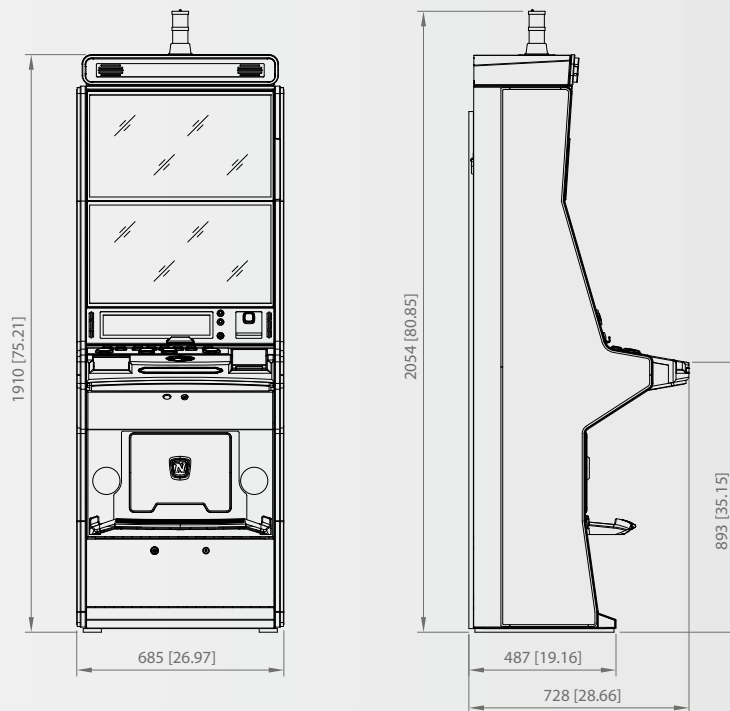

FUNMASTER 2.27 (FV637C)

All dimensions in mm [in] - scale 1:25

©NOVOMATIC AG 2022