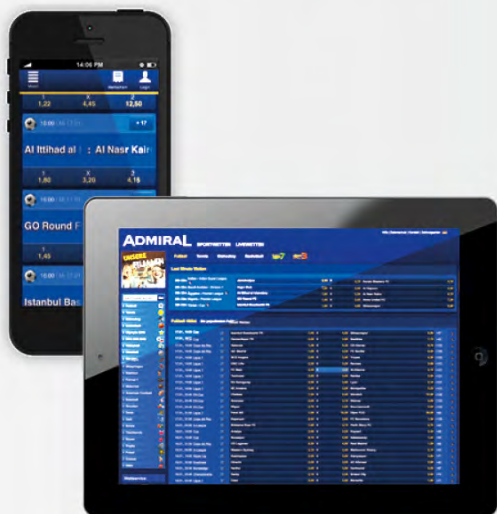

NSBS – THE ONE-STOP SOLUTION

SELF SERVICE BETTING TERMINAL (SSBT)

- Multi-touchscreen monitors
- Fast response time
- User-friendly betting interface (Quick Links)
- Optional: Bill & coin acceptor, TITO, RFID card reader

**NOVOMATIC
SPORTS
BETTING
SOLUTIONS**

TILL / CASH DESK

- PC-based high-performance cash desk/till solutions
- Compatible with various peripheral hardware components (printers, OMR & coupon readers etc.)