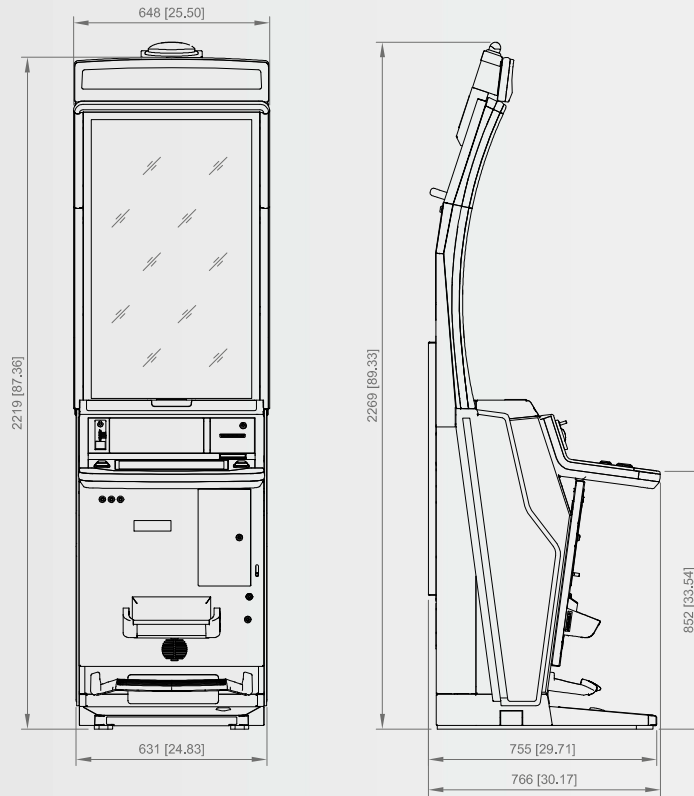

V.I.P. Lounge™ Curve 1.43 (FV838)

All dimensions in mm [in] · scale 1:25

©NOVOMATIC AG 2022