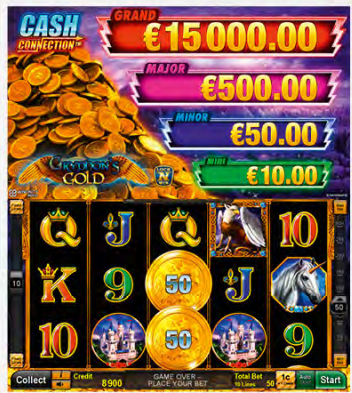

Player Category: Fun Players, Regular Players
Top Prize: On single line: 9,000 times bet per line

CASH CONNECTION™ – **NEW** Eye of the Queen™ Magic Coins

The magic of these coins lies in their thrilling potential to trigger the Lock'N'Win feature, to award Extra Spins and to upgrade to new levels of cash prizes and jackpots.

Player Category: Regular Players
Top Prize: 500 times bet per line on single line

CASH CONNECTION™

9.000

NOVOLINE™

CASH CONNECTION™ Edition 3 – New Games

CASH CONNECTION™ – **NEW** Gryphon's Gold™

The legendary Gryphon's Gold™ is within reach in this mythical gaming adventure: The Gryphon's Gold™ Coins are the key to the jackpot treasures of the CASH CONNECTION™.

Player Category: Fun Players, Regular Players
Top Prize: 9.000 times bet per line

CASH CONNECTION™ – **NEW** Roaring Forties™

CASH CONNECTION™ Roaring Forties™ is a timeless classic with a new twist: Swinging fruitful gaming fun on the familiar 5x4 reel layout with 50 roaring win lines and a glistening sphere for instant wins and progressive prizes.