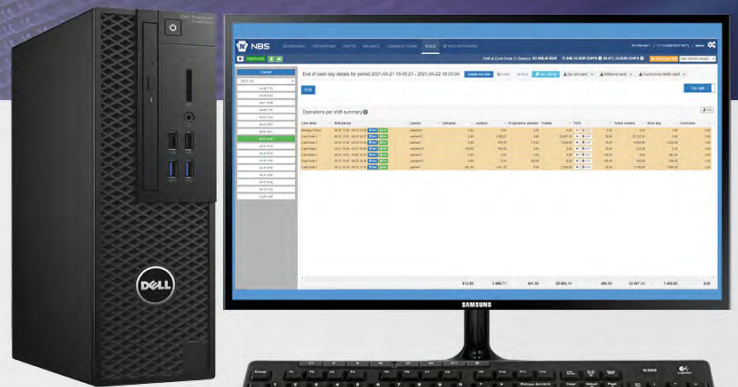

NBS

Operator benefits include:

- Increased number of returning customers
- Efficient Player Loyalty and Tracking monitor
- More adequate and targeted bonusing and promotions – more accurate investments
- Less queues, more automation and simplification of procedures
- Freedom of choice for players (usage of biometrics and player tracking is usually optional)
- Lower costs of maintenance, less malfunctions
- Less human-related errors
- More security and reliability
- Clear information about cash transactions, situation in the club / casino
- Comprehensive information about infrastructure performance: statistics, analysis and monitoring
- Immediate information about events, which require attention
- Modern system with innovative solutions, proven by customers.

How do we work?

- Fast reaction to customer's needs
- Support the customer with our experience
- Well-versed and open-minded team
- Focus on functionality and delivery
- 24/7 support
- Trainings
- Short time-to-market
- Agile approach