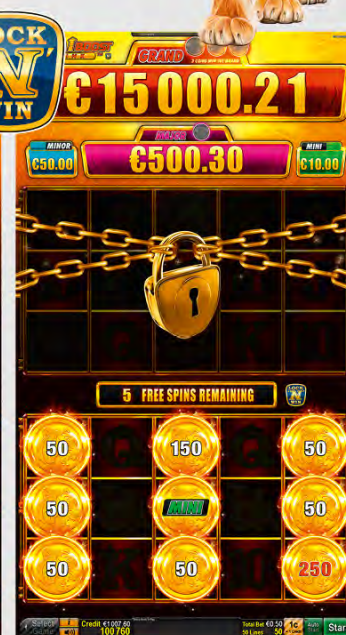

The Great American Buffalo is an impressive sight as he expands to his full size and wildness across these 50 lines. Boost your luck further by unlocking the second reel matrix in the ULTRA BOOST Feature for extra Jackpot chances.

50-line (fixed), 5-reel video game with Progressive feature

Player Category: Fun Players, Regular Players
Top Prize: 150 times total bet

ULTRA BOOST Link™ – Tiger Storm

This tiger can summon up a roaring storm of wins on the reels as he displays his full wild potential for 50 win lines. In the special ULTRA BOOST Feature, an additional reel matrix can be unlocked for extra chances for a Progressive Jackpot win.

50-line (fixed), 5-reel video game with Progressive feature

Player Category: Fun Players, Regular Players
Top Prize: 150 times total bet

LINKED MULTI-GAMES

CASH CONNECTION

NOVOLINE™ CASH CONNECTION™ EDITION 3