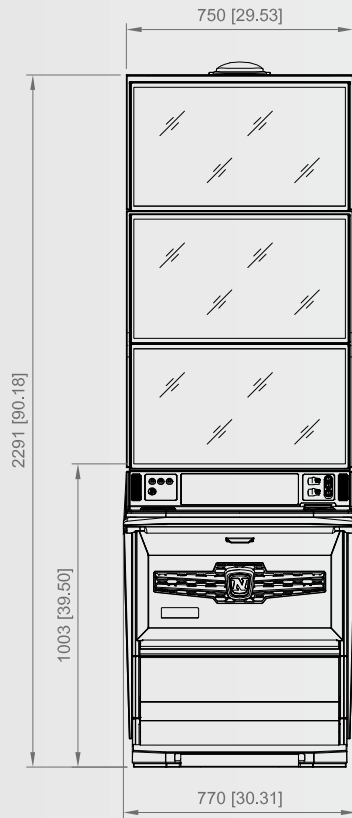

V2022-02-21

765 [30.13]

CABINET DIMENSIONS

DIAMOND X™ 2.27 (FV330A)

All dimensions in mm [in] · scale 1:25

©NOVOMATIC AG 2022

PANTHERA™ 2.27 (FV640B)

All dimensions in mm [in] · scale 1:25