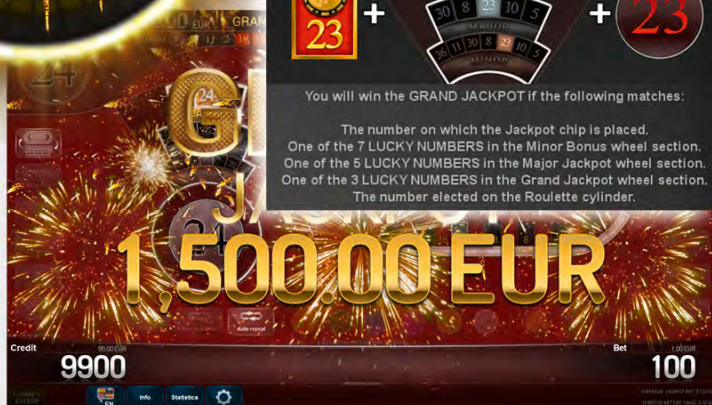

LOTUS ROULETTE™ Jackpot

In addition to betting with the regular chips, players can also bet on any number with a special JACKPOT chip to play for the MINOR BONUS, the MAJOR JACKPOT and the GRAND JACKPOT. The side bet is won if the chip has been placed on the traditional winning number and matches with the lucky numbers of the respective wheel sections for the jackpots. The higher the jackpot level, the more matches are required, while the wheel sections of lucky numbers get consistently narrower.

The MINOR BONUS is a fixed amount awarded to every winner, whereas the MAJOR and GRAND JACKPOT are progressive and can be won by more than one player. They consist of a fixed amount and a progressive amount which is split equally among all the winners. Only the highest Jackpot per elected number is awarded.

MINOR BONUS

You will win the MINOR BONUS if the following matches:

- The number on which the Jackpot chip is placed.
- One of the 7 LUCKY NUMBERS in the Minor Bonus wheel section.
- The number elected on the Roulette cylinder.

MAJOR JACKPOT

You will win the MAJOR JACKPOT if the following matches:

- The number on which the Jackpot chip is placed.
- One of the 7 LUCKY NUMBERS in the Minor Bonus wheel section.
- One of the 5 LUCKY NUMBERS in the Major Jackpot wheel section.
- The number elected on the Roulette cylinder.

GRAND JACKPOT

You will win the GRAND JACKPOT if the following matches:

- The number on which the Jackpot chip is placed.
- One of the 7 LUCKY NUMBERS in the Minor Bonus wheel section.
- One of the 5 LUCKY NUMBERS in the Major Jackpot wheel section.
- One of the 3 LUCKY NUMBERS in the Grand Jackpot wheel section.
- The number elected on the Roulette cylinder.