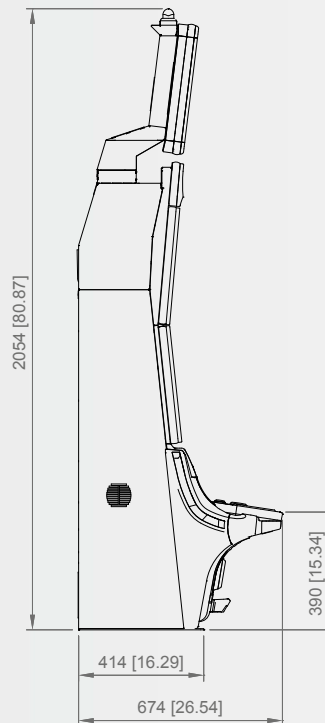

V2022-02-21

765 [30.13]

CABINET DIMENSIONS

DIAMOND X™ 2.27 (FV330A)

All dimensions in mm [in] · scale 1:25

©NOVOMATIC AG 2022

PANTHERA™ 2.27 (FV640B)

All dimensions in mm [in] · scale 1:25