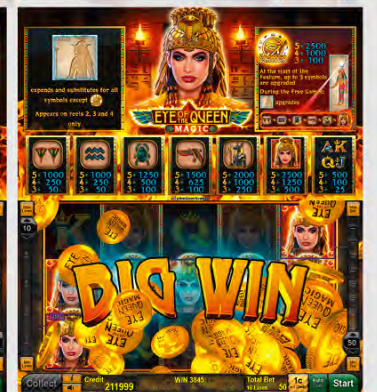

Eye of the Queen™ Magic

Three is the magic number: Three Ancient Egyptian eye symbols trigger a fantastic free games feature with expanding Wilds and symbol upgrades.

Player Category: Fun Players, Regular Players
Top Prize: 500 times bet per line on single line