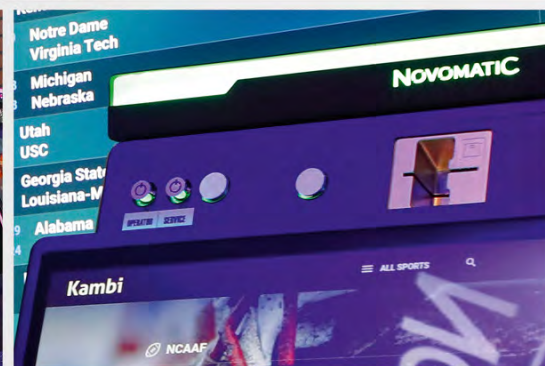

SPORTS BETTING KIOSKS

General Disclaimer: All specifications printed in this brochure are subject to change without notice. Not all games and products are available in all jurisdictions and are subject to specific jurisdictional approval. Please contact your local NOVOMATIC AG representative to find out about the availability of games and products in your specific area. COPYING IN ANY PART IS PROHIBITED ©2022 NOVOMATIC AG