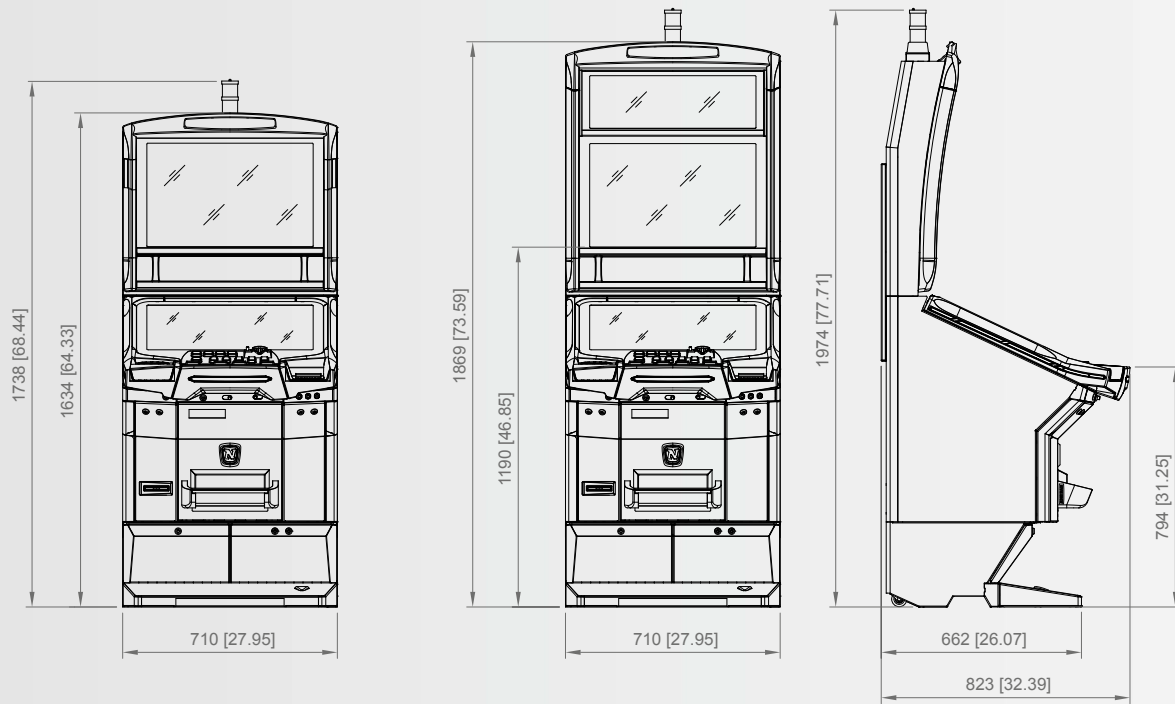

NOVOSTAR® SL 2.27 / SL 3.27 (FV880)

All dimensions in mm [in] · scale 1:25

©NOVOMATIC AG 2022