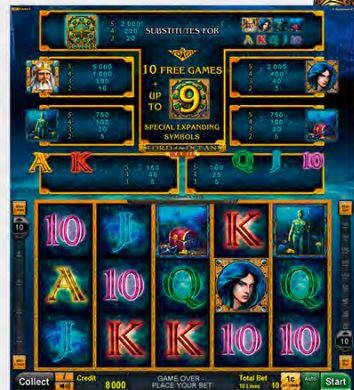

This girl's gone fishing for fortunes... Any kind of fish counts in the special Fortune Fishing Bonus, if the girl's at the right place at the right time. Get hooked on this treat of a game and reel them prizes in!

Player Category: Fun Players

Top Prize: on single line 2,500 times bet per line

Lord of the Ocean™ Magic

Poseidon works his magic in this special version of the classic: With up to nine special expanding symbols in the free games, the legendary treasures of the Greek god are at arm's length.

Player Category: Regular Players

Top Prize: 5,000 times bet per line

NOVO LINE™ Interactive Edition X3 – New Highlights

Mega Bonus Joker™ 6

Mega Bonus Joker™ fun on 50 lines across 6 reels with stacked fruits and stacked Jokers – and up to 100 free games!