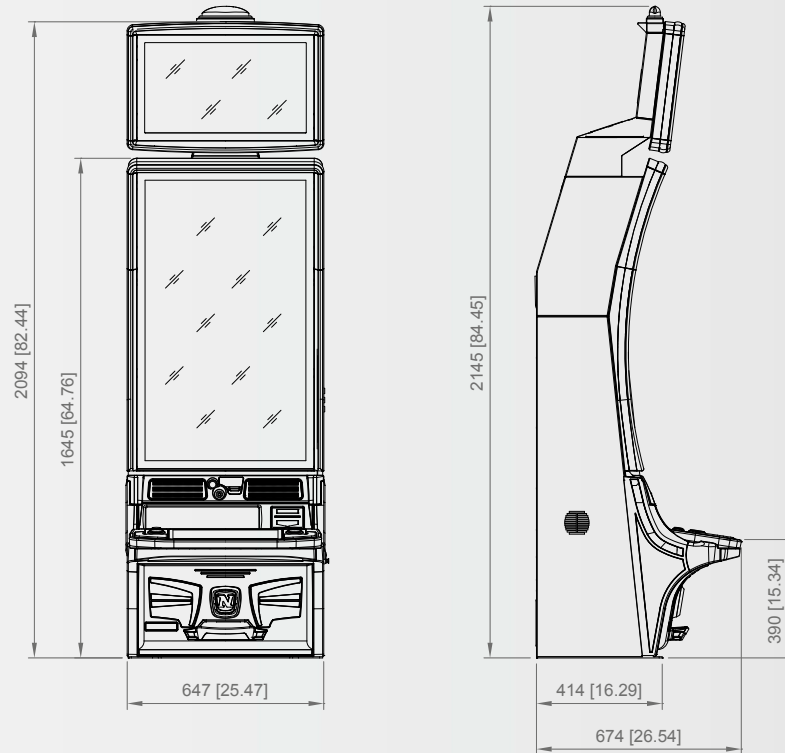

PANTHERA™ Curve 1.43 (FV640C)

All dimensions in mm [in] · scale 1:25

©NOVOMATIC AG 2022