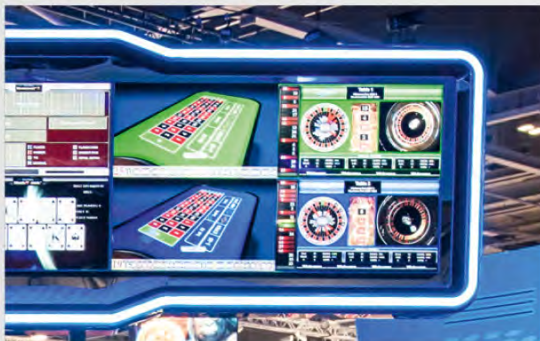

ELECTRONIC TABLE GAMES (ETGs)

Electronic Table Games (ETGs)

NOVOMATIC's Unique Combination

NOVO LINE Novo Unity™ II adds extra dimensions of functionality, flexibility and future-proofing to every casino floor. The server-based system provides operators with a unique tool to create a special entertainment world for the distinctive requirements of their casino: choosing the best from server-based electronic table games and slot gaming solutions.

Key Platform Features & Benefits

NOVO LINE Novo Unity™ II offers numerous advantages through its innovative server architecture and integration into the comprehensive NOVO LINE™ system:

- ETG options:
 - **TouchBet®-game version:** live game connection
 - **Multi-game version:** fully automated game
 - **Flying-game version:** completely animated game
- Unique multi-game capabilities – electronic live games and slots available in one system
- Sophisticated animated game layouts and colour style options
- Flexible casino floor management
- Large number of terminal connections
- Future-proof infrastructure
- Online real-time monitoring
- User-friendly configuration and maintenance
- Increased game frequency & security
- Easy touchscreen betting for guests
- Multi-Denomination and multi-language options

ELECTRONIC TABLE GAMES (ETGs)

— Novo TouchBet® Live — **Roulette**

ELECTRONIC **LIVE** ROULETTE

- Connects all terminals to a dealer-operated live Roulette table
- Novo Dealer Board increases game speed and minimizes errors
- Wheel sensors broadcast winning numbers
- Live camera broadcast