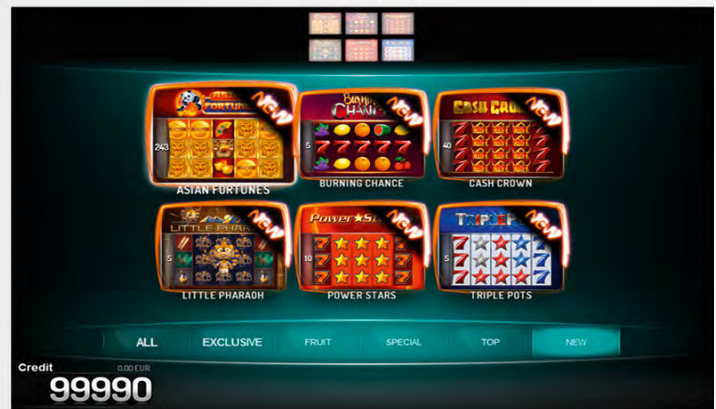

of new highlights. The intuitive operator menu of this platform provides a flexible tool for operators to fine-tune their game configuration.

All Impera Line™ HD games are compatible with the range of NOVOMATIC curve and multi-screen cabinets.

ALL GAMES	LINES	EXCLUSIVE	FRUIT	SPECIAL	NEW
Amazon's Diamonds™	30			●	
American Poker II deluxe	-			●	
Asian Fortunes™	ALLPAY®	●			NEW
Blazing Fruits™ pro 20	20	●	●		
Blazing Fruits™ pro 40	40	●	●		
Blue Moon™	25	●	●		
Book of Hera™	10	●			
Book of Ra™	10				
Book of Ra™ deluxe	10				
Book of Ra™ deluxe 6	10				
Burning Chance	5	●	●		NEW
Burning Sky	10	●	●		
Cash Crown™	40	●	●		NEW
Cold Spell™	10				
Dolphin's Pearl™ deluxe	10				
Faust™	10				
Flaming Forties™	40	●	●		
Fruit Cubes™	20	●	●		
Fruit Pots™	5	●	●		
Fruits 'n Royals™	5		●		
Glamour World	7	●	●		
Gleaming Doubles™	40	●	●		
Globe Roulette™ pro	-			●	
Golden Ark™ II	10				
Golden Empire™	5	●			
Golden Fortune™	40	●	●		
Golden Horus™	5	●			
Hold Your Horses™	40				
Liberty Reels™	5	●			
Lilly's World™	40	●	●		
Little Pharaoh™	5	●			NEW
Lord of Fire™	25	●			
Lord of the Ocean™	10				
Lucky Lady's Charm™ deluxe	10				
Lucky Lady's Charm™ deluxe 6	10				
Magic 27™	27		●		

ALL GAMES	LINES	EXCLUSIVE	FRUIT	SPECIAL	NEW
Magic 81™	81		●		
Magic 243™	ALLPAY®	●	●		
Mega Joker™	40		●		
Pharaohs Gold™ II deluxe	10				
Plenty of Fruit™ 20 hot	20		●		
Power Stars™	10	●	●		NEW
Roaring Forties™	40		●		
Secret of the Ankh™	20	●			
Sizzling 6™	5		●		
Sizzling Gems™	5		●		
Sizzling Hot™ deluxe	5		●		
Sizzling Hot™ 6 extra gold	5		●		
Sky Roulette	-			●	
Snow Blast™	ALLPAY®	●	●		
Triple Pots™	5	●			NEW
Ultra Gems™	5				
Upward™	ALLPAY®	●	●