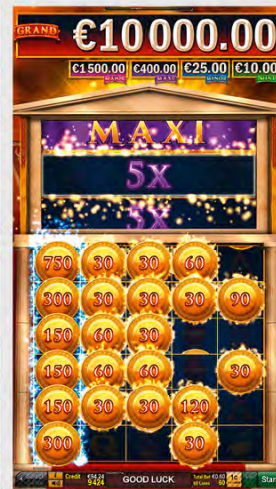

NOVO LINE™ Interactive Concurve Edition 6 – Jackpot Highlights

Lucky Trail™

Follow the Lucky Trail™ and light up as many lanterns as you can in this Asian treat of a game. May they rise for your good fortune and prosperity. Make your lucky choice today!

Player Category: Fun Players, Regular Players
Top Prize: 4,860 times bet

Mighty Minotaur™

Massive Power Prizes and colossal Cash Columns are what you're in for in this powerful title: The Mighty Minotaur™ commands 60 lines in a huge 5x6 reel layout for your chances for the Jackpot.

Player Category: Fun Players, Time-on-Device Players
Top Prize: 300 times total bet