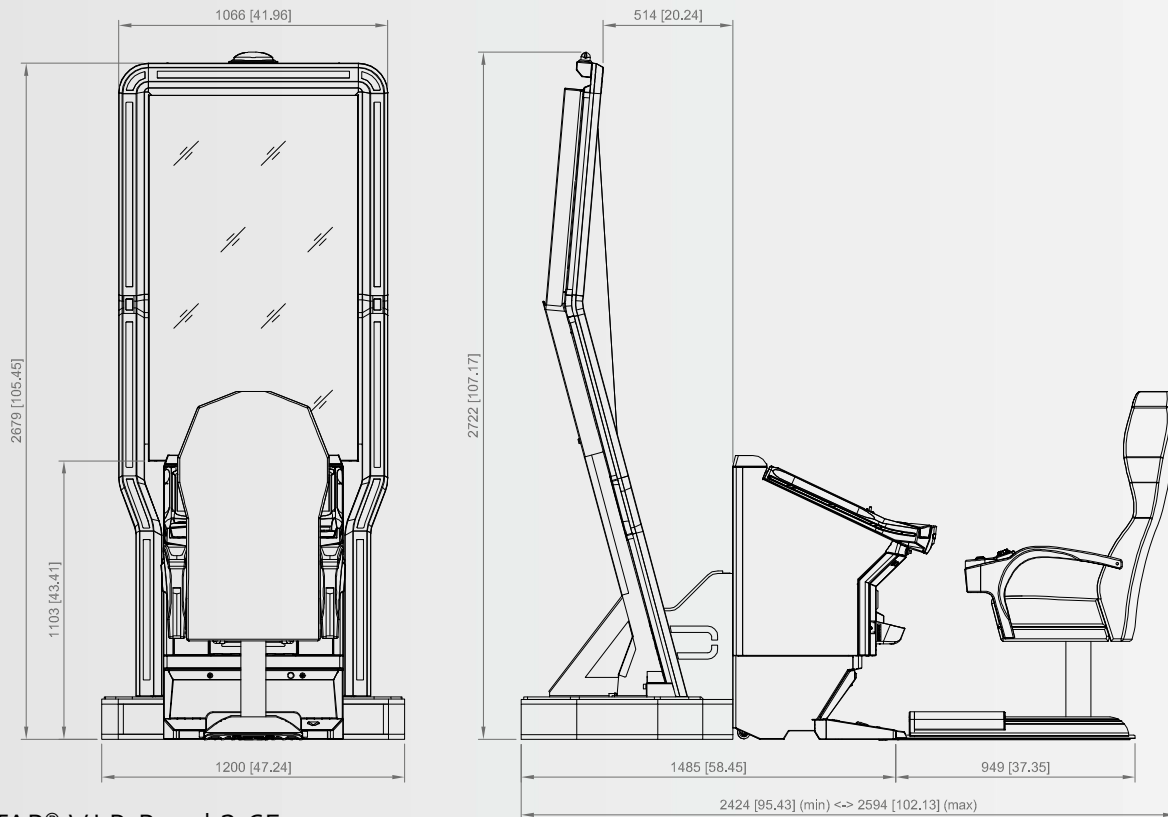

NOVOSTAR® V.I.P. Royal 2.65 (FA880 C20)

All dimensions in mm [in] · scale 1:30

©NOVOMATIC AG 2022