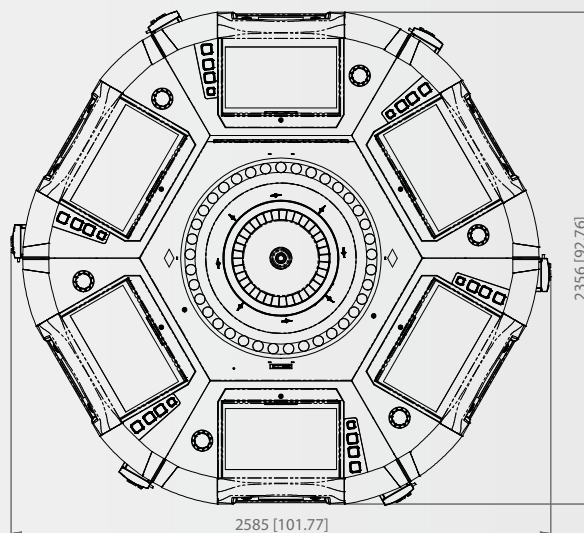

NOVOSTAR® SL 1.27 (FV880)

All dimensions in mm [in] · scale 1:25

©NOVOMATIC AG 2022

LOTUS ROULETTE™ PRO (F5671)

All dimensions in mm [in]

©NOVOMATIC AG 2022