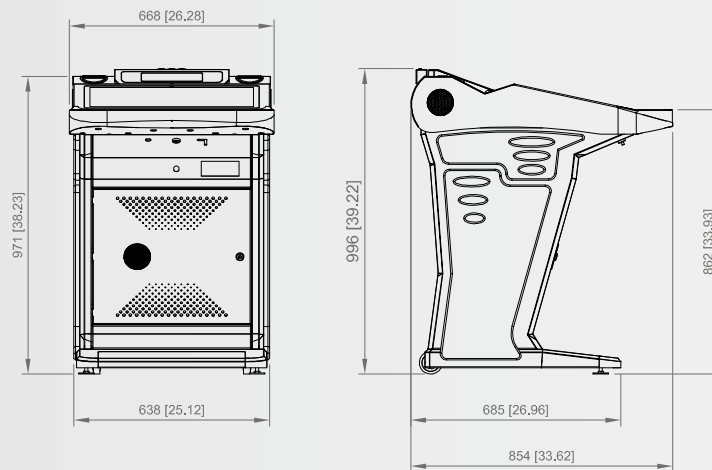

EXECUTIVE SL™ 1.24 (FV C28)

All dimensions in mm [in] · scale 1:25

©NOVOMATIC AG 2022