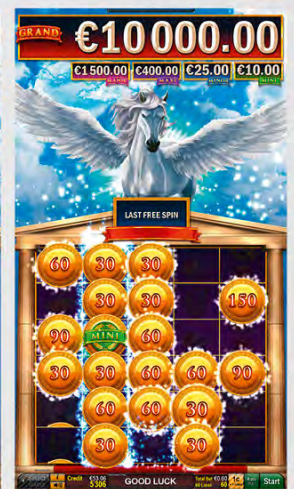

WINFINITY GAMES