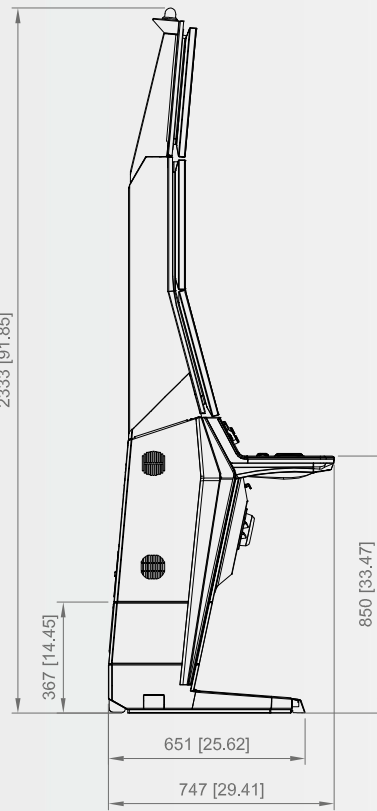

V2022-02-21

765 [30.13]

CABINET DIMENSIONS

DIAMOND X™ 2.27 (FV330A)

All dimensions in mm [in] · scale 1:25

©NOVOMATIC AG 2022

PANTHERA™ 2.27 (FV640B)

All dimensions in mm [in] · scale 1:25