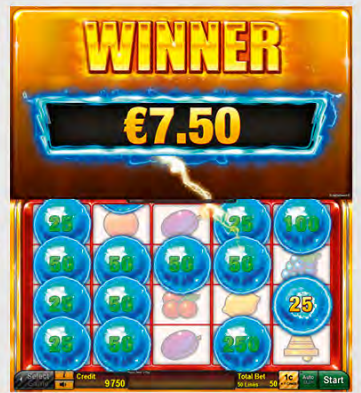

CASH CONNECTION™ – **NEW** Roaring Forties™

CASH CONNECTION™ Roaring Forties™ is a timeless classic with a new twist: Swinging fruitful gaming fun on the familiar 5x4 reel layout with 50 roaring win lines and a glistening sphere for instant wins and progressive prizes.

Player Category: Fun Players, Regular Players
Top Prize: 1.000 times total bet