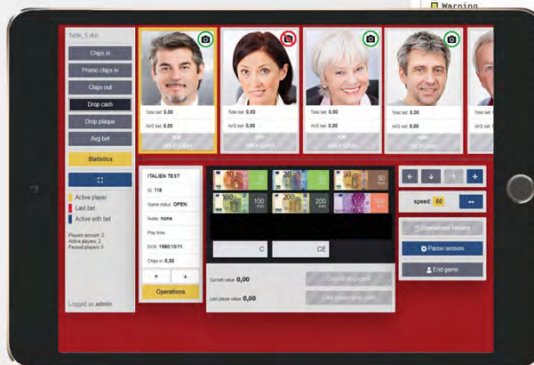

NBS Casino Management™

NBS Casino Management is a fully-fledged CMS with extensive features that cover all areas of a modern casino operation. Worldwide, some 24,000 gaming machines, 3,000 betting terminals and 1,300 cash machines are operated via this comprehensive system, The functionalities provide a powerful tool set that allows operators to streamline their processes, increase operational security and maximize the convenience for their guests.

One-stop solution:

NBS

Operator benefits include:

- Increased number of returning customers
- Efficient Player Loyalty and Tracking monitor
- More adequate and targeted bonusing and promotions – more accurate investments
- Less queues, more automation and simplification of procedures
- Freedom of choice for players (usage of biometrics and player tracking is usually optional)
- Lower costs of maintenance, less malfunctions
- Less human-related errors
- More security and reliability
- Clear information about cash transactions, situation in the club / casino
- Comprehensive information about infrastructure performance: statistics, analysis and monitoring
- Immediate information about events, which require attention
- Modern system with innovative solutions, proven by customers.

NBS

CASINO MANAGEMENT

NOVOMATIC Biometric Systems™

Biometrics are the measurable anatomical characteristics that make possible the unique identification of an individual. The in-house developed NOVOMATIC BIOMETRIC SYSTEMS™ (NBS) herald a modern approach to contemporary demands in the gaming industry. With a wide variety of application possibilities NBS offer a cost-effective solution for the quick and reliable processing of authentication data.