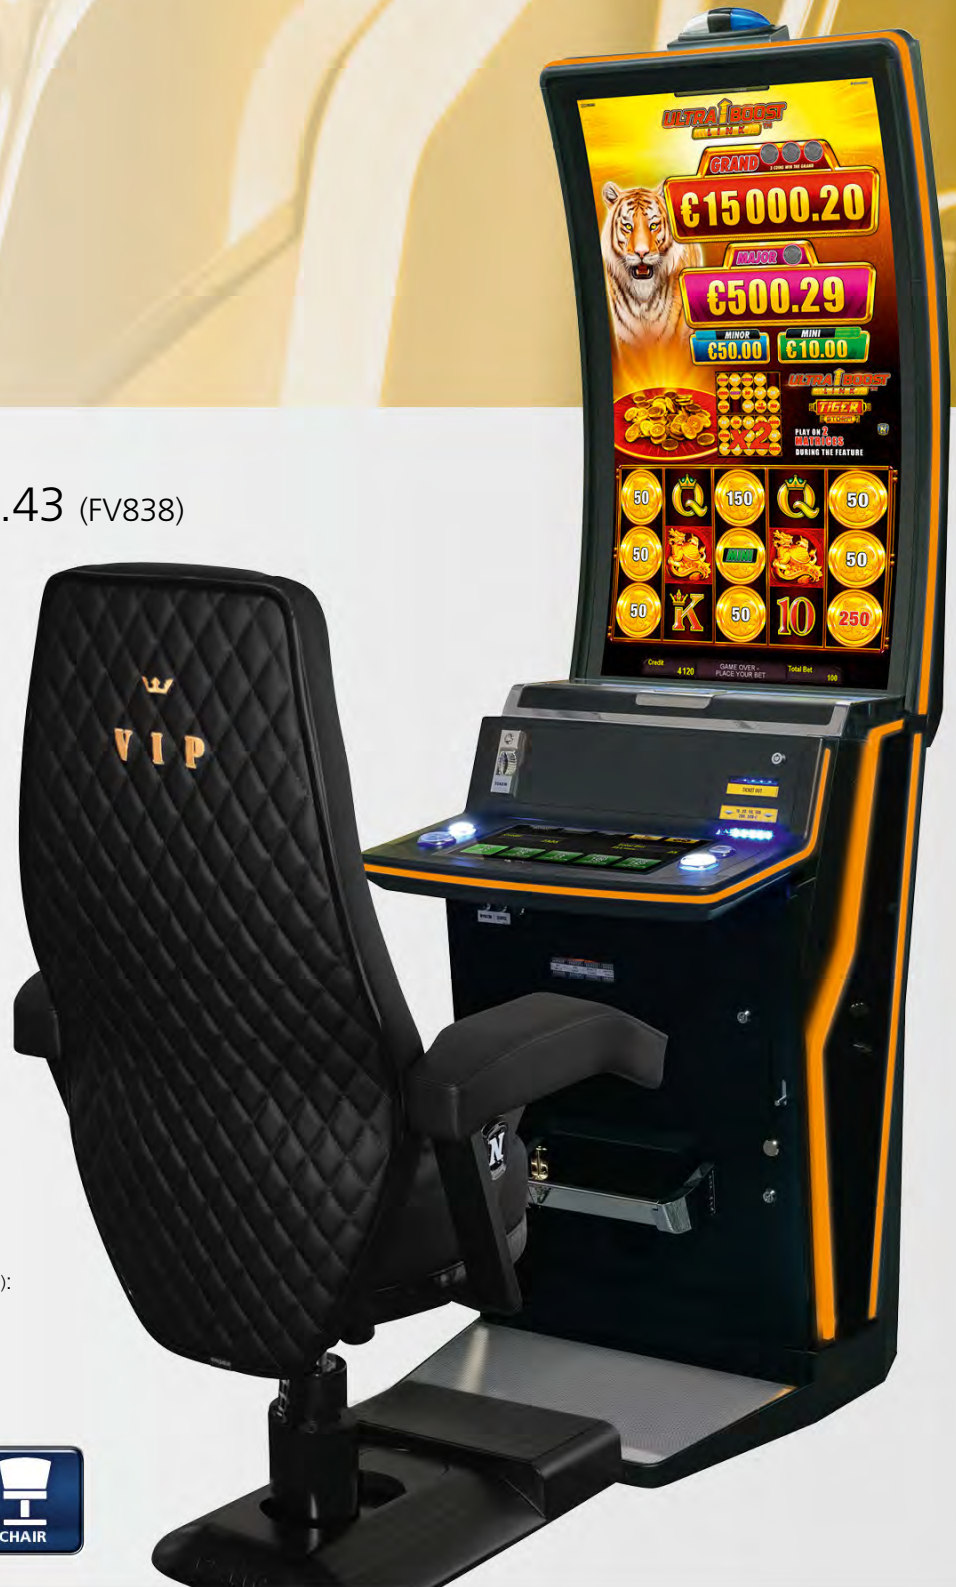

V.I.P. Lounge™ Curve 1.43 (FV838)

Compact Curve that goes with the flow

The Very Important Player Experience in a curved lounge style. The 43" upright curve screen, game-dependent LED edges and V.I.P. chair in a space optimized format – this machine delivers the perfect gaming flow for the modern gaming floor.

Facts & Figures

- 1x 43" UHD Curve LCD screen with LED backlight
- 15.6" TouchDeck™ player interface as well as various button panel layouts available
- Stirring 25mm LED illumination and game-dependent colour effects
- Ergonomic design
- Highly comfortable V.I.P. Mamba Chair
- Integrated high-performance sound system
- Dimensions without chair (technical drawings p. 109):
  - Width: 631 mm / 24.83 in
  - Height: 2219 mm / 87.36 in
  - Depth: 766 mm / 30.17 in