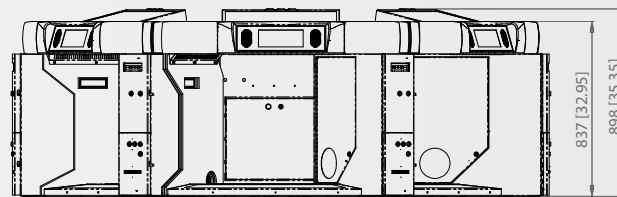

NOVOSTAR® SL 1.27 (FV880)

All dimensions in mm [in] · scale 1:25

©NOVOMATIC AG 2022

LOTUS ROULETTE™ PRO (F5671)

All dimensions in mm [in]

©NOVOMATIC AG 2022