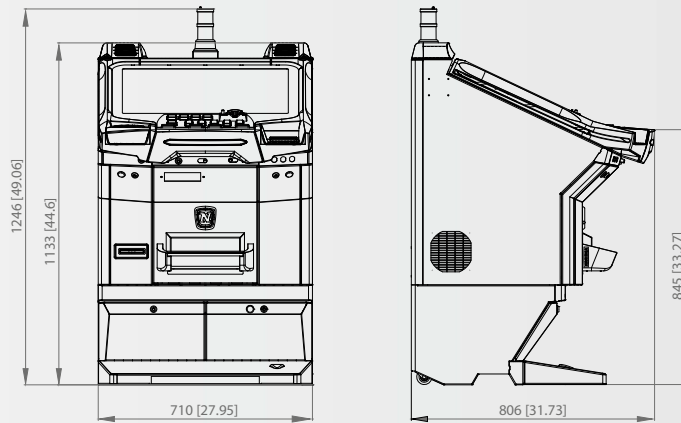

NOVOSTAR® SL 1.27 (FV880)

All dimensions in mm [in] · scale 1:25

©NOVOMATIC AG 2022

LOTUS ROULETTE™ PRO (F5671)

All dimensions in mm [in]

©NOVOMATIC AG 2022