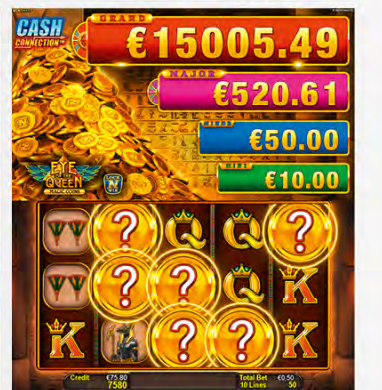

CASH CONNECTION™ – **NEW** Eye of the Queen™ Magic Coins

The magic of these coins lies in their thrilling potential to trigger the Lock'N'Win feature, to award Extra Spins and to upgrade to new levels of cash prizes and jackpots.

Player Category: Regular Players
Top Prize: 500 times bet per line on single line