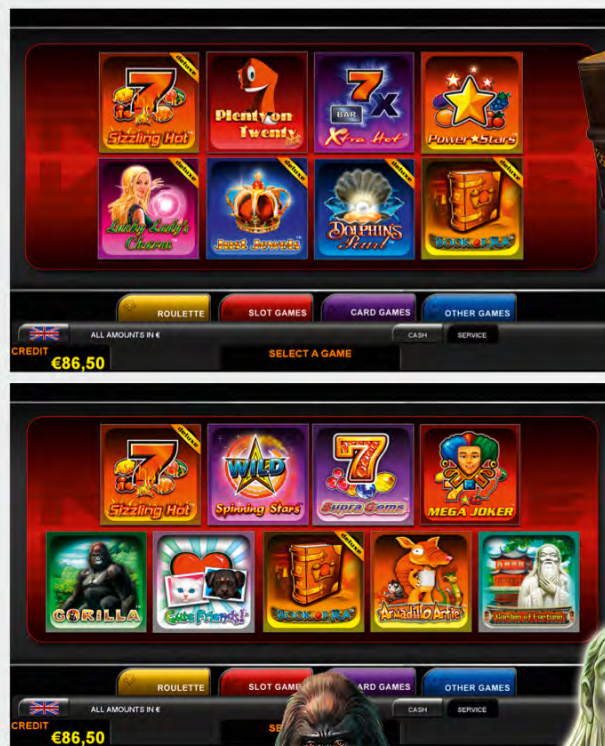

ELECTRONIC TABLE GAMES (ETGs)

VIDEO SLOTS for ETGs

NOVOMATIC's Unique Combination

Classic hot slot mixes for multiplayer game enthusiasts. A unique feature of the NOVO LINE Novo Unity™ II system is the flexible interconnection of a great variety of electronic live games and slot games on a large number of individual player stations.

This multi-game functionality allows the operator to link any chosen number of terminals to different games and game versions of Roulette, Baccarat, Poker, Black Jack, Sic Bo and Bingo as well as a great slot games offering within one installation.