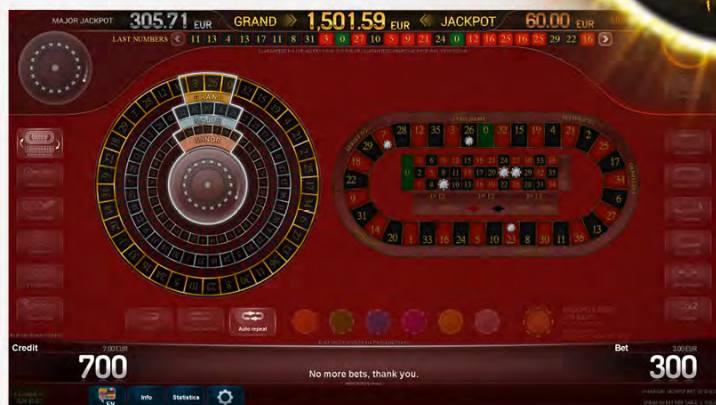

MINOR BONUS

You will win the MINOR BONUS if the following matches:

- The number on which the Jackpot chip is placed.
- One of the 7 LUCKY NUMBERS in the Minor Bonus wheel section.
- The number elected on the Roulette cylinder.

MAJOR JACKPOT

You will win the MAJOR JACKPOT if the following matches:

- The number on which the Jackpot chip is placed.
- One of the 7 LUCKY NUMBERS in the Minor Bonus wheel section.
- One of the 5 LUCKY NUMBERS in the Major Jackpot wheel section.
- The number elected on the Roulette cylinder.

GRAND JACKPOT

You will win the GRAND JACKPOT if the following matches:

- The number on which the Jackpot chip is placed.
- One of the 7 LUCKY NUMBERS in the Minor Bonus wheel section.
- One of the 5 LUCKY NUMBERS in the Major Jackpot wheel section.
- One of the 3 LUCKY NUMBERS in the Grand Jackpot wheel section.
- The number elected on the Roulette cylinder.