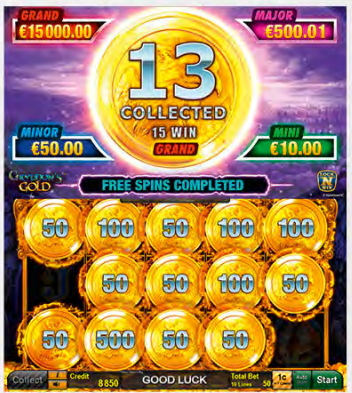

CASH CONNECTION™

9.000

NOVOLINE™

CASH CONNECTION™ Edition 3 – New Games

CASH CONNECTION™ – **NEW** Gryphon's Gold™

The legendary Gryphon's Gold™ is within reach in this mythical gaming adventure: The Gryphon's Gold™ Coins are the key to the jackpot treasures of the CASH CONNECTION™.

Player Category: Fun Players, Regular Players
Top Prize: 9.000 times bet per line