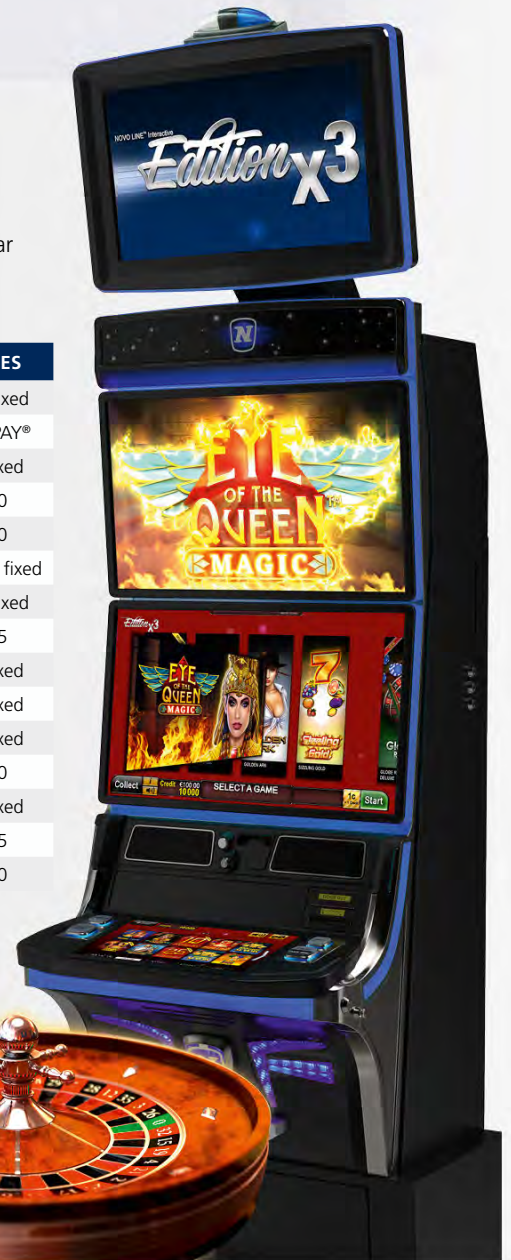

MULTI-GAMES

NOVO LINE™ Interactive

Edition X3

Stars™

NOVOLINE™

NOVO LINE™ Interactive Edition X3

The complete NOVOMATIC gaming classics as well as a premium selection of new stars and popular fruit game titles compose this excellent package of gaming highlights. 40 player favorites will have casino guests spoil for winning choices.

NOVO LINE™ Interactive Edition X3		LINES
10 Sizzling Hot™ deluxe	NEW	10 fixed
100 Roaring Sevens™	NEW	100 fixed
25 Sizzling Hot™ deluxe	NEW	25 fixed
Amazon's Diamonds™		30
Ancient Goddess™ deluxe	NEW	10
Apollo God of the Sun		100 fixed
Book of Atlantis™		10
Book of Ra™ – Temple of Gold™		10
Book of Ra™ deluxe		10
Book of Ra™ Magic		10
Burning WILD™		5 fixed
Chicago™		20
Columbus™ deluxe	NEW	10
Dolphin's Pearl™ deluxe		10
Eye of the Queen™ Magic	NEW	5/10
Fortune Fishing™	NEW	10 fixed
Globe Roulette™ deluxe	NEW	Roulette
Golden Ark™	NEW	10 fixed
Gryphon's Gold™ deluxe		10
Lord of the Ocean™		10
Lord of the Ocean™ Magic	NEW	10
Lucky Lady's Charm™ deluxe		10
Mega Bonus Joker™		50
Mega Bonus Joker™ 6	NEW	50
Plenty on Twenty™ hot		20

NOVO LINE™ Interactive Edition X3		LINES
Power of Ra™		10 fixed
Princesses of War™		ALLPAY®
Pure Fruits™		5 fixed
Rich Witch™		20
Roaring Forties™		50
Roaring Sevens™	NEW	25/50 fixed
Savage Hunt™		50 fixed
Sizzling Book™	NEW	55
Sizzling Gold™		5 fixed
Sizzling Hot™ deluxe		5 fixed
Sizzling Hot™ 6 extra gold		5 fixed
Star Nova™		10
Ultra Star™		5 fixed
Valkyrie Star™		25
Wild Maverick™		10