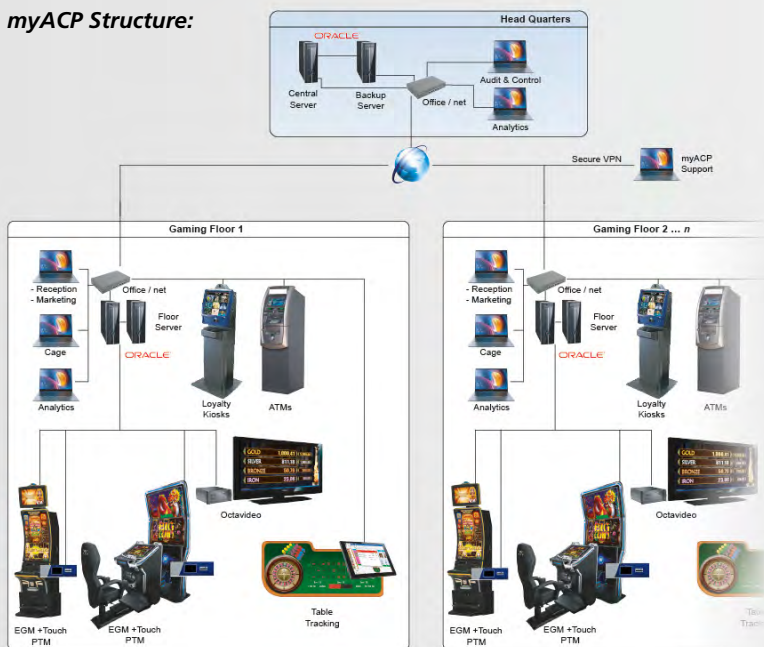

ONE SYSTEM – Unlimited Possibilities

myACP Casino Management System

myACP is a modular casino management system that can be ideally adapted to meet the requirements of discerning casino operations and most international gaming regulations. The flexible system helps to improve operational excellence besides customer satisfaction and his highly suitable for large casino operations as well as small arcades. Thanks to its innovative and user-friendly design, almost 1,200 gaming locations in more than 25 countries already trust this powerful tool. It runs on a highly protected internet connection based on secure firewall and encryption, uses a highly secure data transfer protocol, provides a full information back-up of the database and offers the possibility of automated storage. Constant development and system upgrades guarantee an ongoing efficiency improvement on the gaming floor, while also delivering a state-of-the-art customer experience for players. It is the proven and secure way to take control of your gaming operation, reduce costs and drive revenue.

myACP Structure: