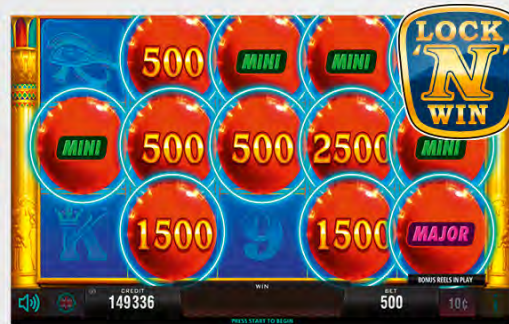

CASH CONNECTION™ – Land of Pharaoh™

The mighty pharaoh awards only the luckiest and the brave. Dare to venture into the Land of Pharaoh™, collect the powerful Scarab Amulets and all the riches will be yours!

*Player Category: Fun Players, Regular Players
Top Prize: 9,000 times bet per line*