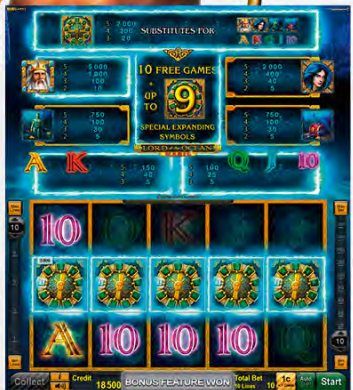

This girl's gone fishing for fortunes... Any kind of fish counts in the special Fortune Fishing Bonus, if the girl's at the right place at the right time. Get hooked on this treat of a game and reel them prizes in!

Player Category: Fun Players

Top Prize: on single line 2,500 times bet per line

Lord of the Ocean™ Magic

Poseidon works his magic in this special version of the classic: With up to nine special expanding symbols in the free games, the legendary treasures of the Greek god are at arm's length.

Player Category: Regular Players

Top Prize: 5,000 times bet per line

NOVO LINE™ Interactive Edition X3 – New Highlights

Mega Bonus Joker™ 6

Mega Bonus Joker™ fun on 50 lines across 6 reels with stacked fruits and stacked Jokers – and up to 100 free games!