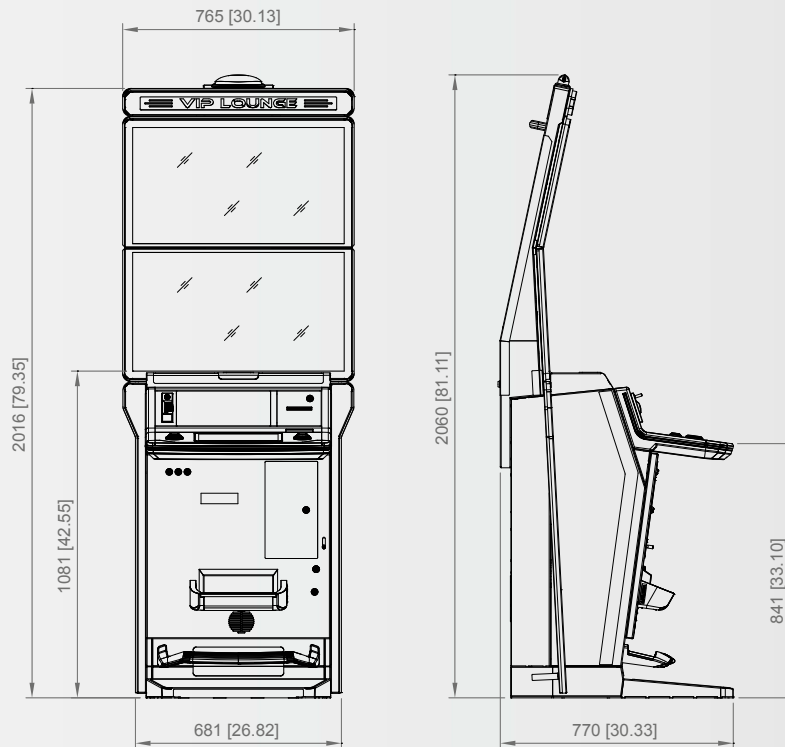

V.I.P. Lounge™ 2.32 (FV834A)

All dimensions in mm [in] · scale 1:25

©NOVOMATIC AG 2022