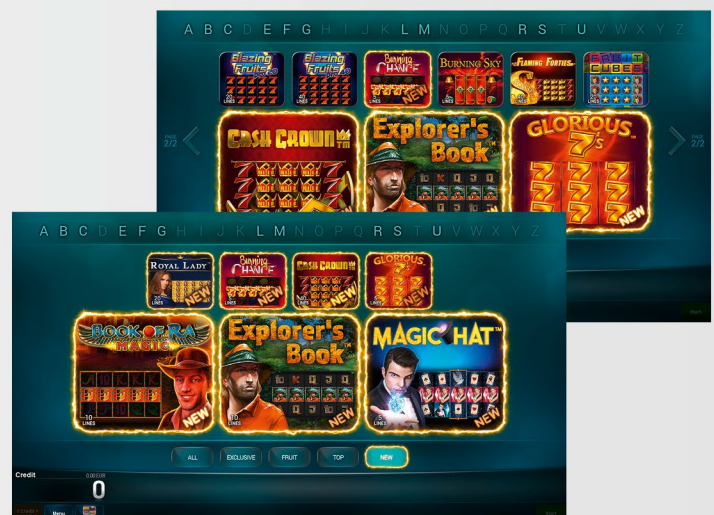

IMPERA LINK™ Series 1

IMPERA LINK™ Series 1	FIXED LINES
IMPERA LINK™ Amazon's Diamonds™	30
IMPERA LINK™ Blazing Fruits™ pro 20	20
IMPERA LINK™ Blazing Fruits™ pro 40	40
IMPERA LINK™ Book of Hera™	10
IMPERA LINK™ Book of Ra™ deluxe	10
IMPERA LINK™ Book of Ra™ Magic	10
IMPERA LINK™ Burning Chance™	5
IMPERA LINK™ Burning Sky	5
IMPERA LINK™ Cash Crown™	40
IMPERA LINK™ Explorer's Book	10
IMPERA LINK™ Flaming Forties™	40
IMPERA LINK™ Fruit Cubes™	20
IMPERA LINK™ Glorious 7's™	5
IMPERA LINK™ Golden Empire™	10
IMPERA LINK™ Golden Fortune™	40
IMPERA LINK™ Golden Horus	5
IMPERA LINK™ Lilly's World™	40
IMPERA LINK™ Little Pharaoh™	5
IMPERA LINK™ Lord of Fire™	25
IMPERA LINK™ Lucky Lady's Charm™ deluxe	10
IMPERA LINK™ Magic 243™	ALLPAY®

IMPERA LINK™ Series 1	FIXED LINES
IMPERA LINK™ Magic 27™	27
IMPERA LINK™ Magic Hat™	5
IMPERA LINK™ Mega Joker™	40
IMPERA LINK™ Roaring Forties™	40
IMPERA LINK™ Royal Lady™	20
IMPERA LINK™ Secret of the Ankh™	20
IMPERA LINK™ Sizzling Hot™ deluxe	5
IMPERA LINK™ Snow Blast™	ALLPAY®
IMPERA LINK™ Upward™	ALLPAY®