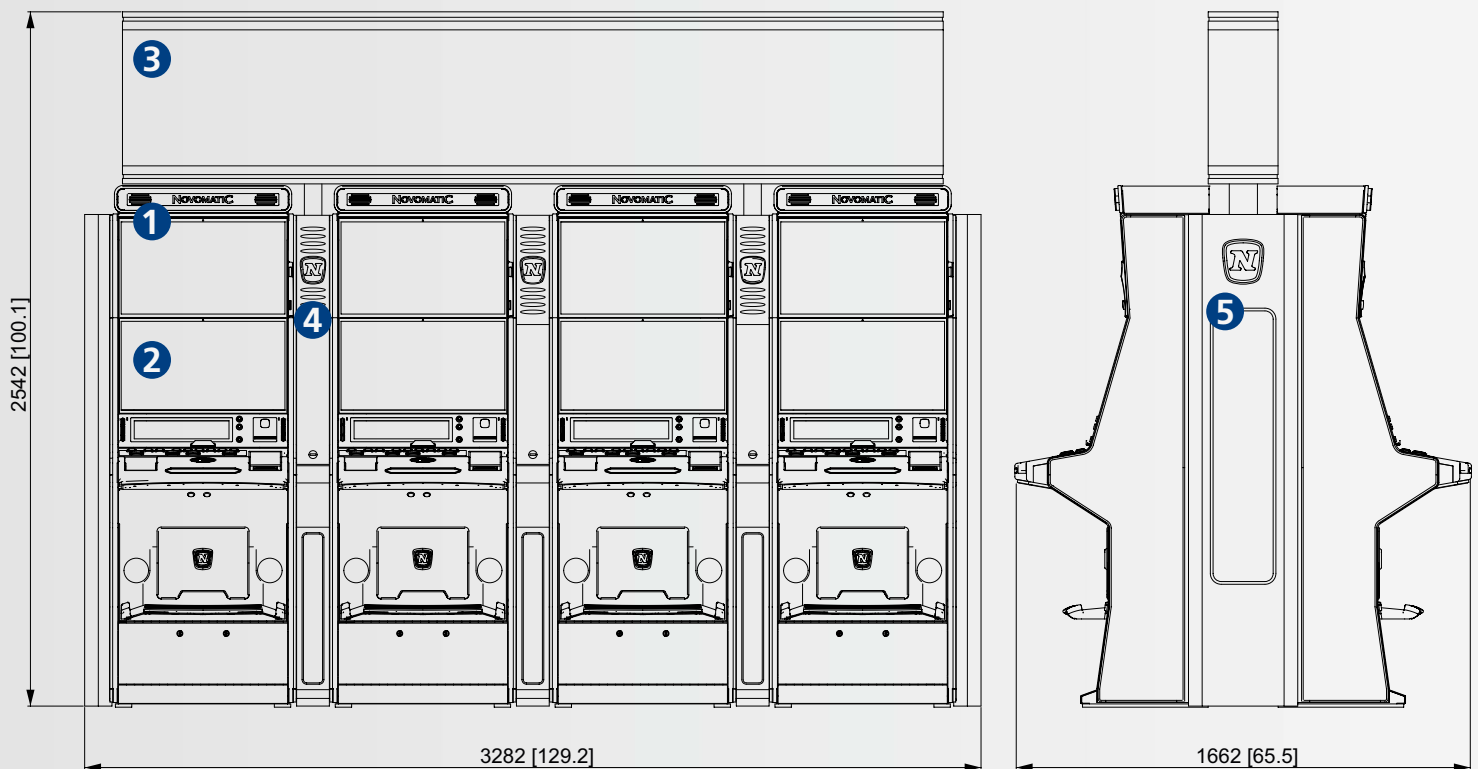

IMPERA LINK™ Series 1	FIXED LINES
IMPERA LINK™ Magic 27™	27
IMPERA LINK™ Magic Hat™	5
IMPERA LINK™ Mega Joker™	40
IMPERA LINK™ Roaring Forties™	40
IMPERA LINK™ Royal Lady™	20
IMPERA LINK™ Secret of the Ankh™	20
IMPERA LINK™ Sizzling Hot™ deluxe	5
IMPERA LINK™ Snow Blast™	ALLPAY®
IMPERA LINK™ Upward™	ALLPAY®

Dimensions:

DIMENSION EXAMPLES	SINGLE-SIDED BANK	DOUBLE-SIDED BANK
4/8-machine set-up	3282 x 2542 x 964 [129.2 x 100.1 x 37.9]	3282 x 2542 x 1662 [131.5 x 100.1 x 65.5]
5/10-machine set-up	4087 x 2542 x 964 [160.9 x 100.1 x 37.9]	4087 x 2542 x 1662 [160.9 x 100.1 x 65.5]
6/12-machine set-up	4892 x 2542 x 964 [192.6 x 100.1 x 37.9]	4892 x 2542 x 1662 [192.6 x 100.1 x 65.5]