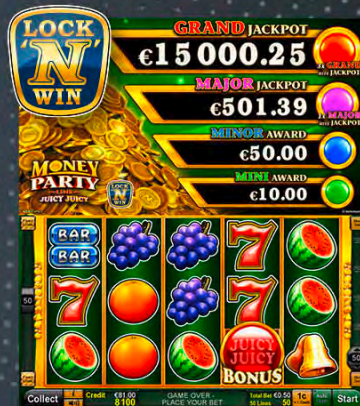

MONEY PARTY™ – Juicy Juicy

Get the MONEY PARTY™ going and hit the Linked Progressive! Stacked Wilds, Free Games and the Money Party Feature will make your day!

Player Category: Fun Players, Regular Players
Top Prize: 200 times bet per line on single line

707 GAMES