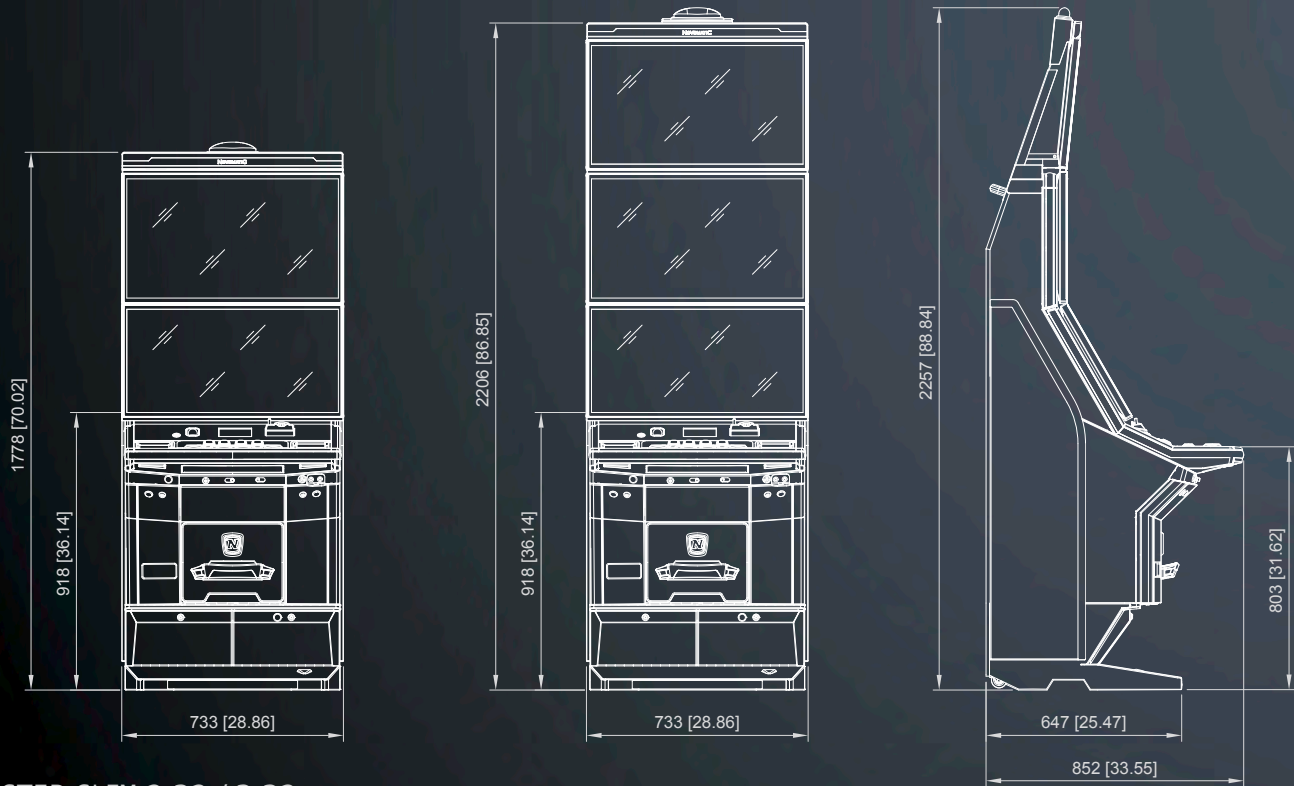

MASTER SL™ 2.32 / 3.32 (FV882)

All dimensions in mm [in] · scale 1:25

©NOVOMATIC AG 2024

V2024-02-02