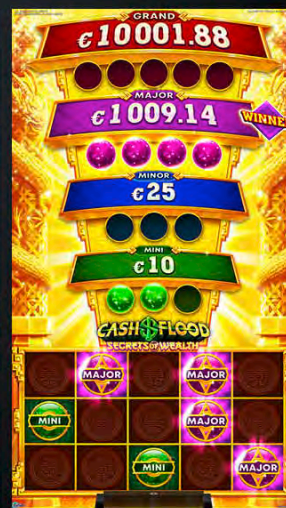

CASH FLOOD™ – Secrets of Wealth™

The red and golden lanterns will light your path to the of Secrets of Wealth™ and guide you on your way to rich gains.

Player Category: Fun Players, Regular Players

Top Prize: 10 times total bet