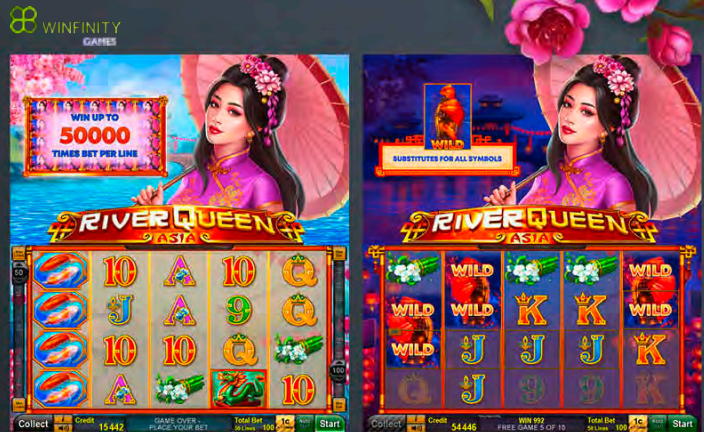

Player Category: Novices,
Fun Players & Time-on-Device-Players
Top Prize: 2,000 times bet per line on single line

Rise of Cleo™ **NEW**

When beautiful Cleo rises, you can earn rewards, additional free games and symbol upgrades.

Player Category:
Fun Players, Regular Players
Top Prize: 500 times bet per line on single line

Rise of Tut™ Magic **NEW**

Discover the magic of Tut with expanding Wilds and symbol upgrades on 10 lines. During the free games, Wilds trigger even more symbol upgrades and additional free games for a winning streak under the watchful eye of the pharaoh.

Player Category: Fun Players, Regular Players
Top Prize: 500 times bet per line on single line

River Queen™ Asia **NEW**

Set sail for an enchanting reel cruise across these 50 lines. Once you are on board for the Free Games feature, a fleet of Moving Wilds are on duty to escort you along this Asian journey.

Player Category: Regular Players
Top Prize: 1,000 times bet per line on single line

NOVO LINE™ Interactive Edition X4

New Highlights

Roaring Wild Spins™ **NEW**

Roaring Wild Spins™ are a roaring wild ride on a Quattro reel set! This rollercoaster game comes with an exit button: Press "return" to chill out and return to the base game.