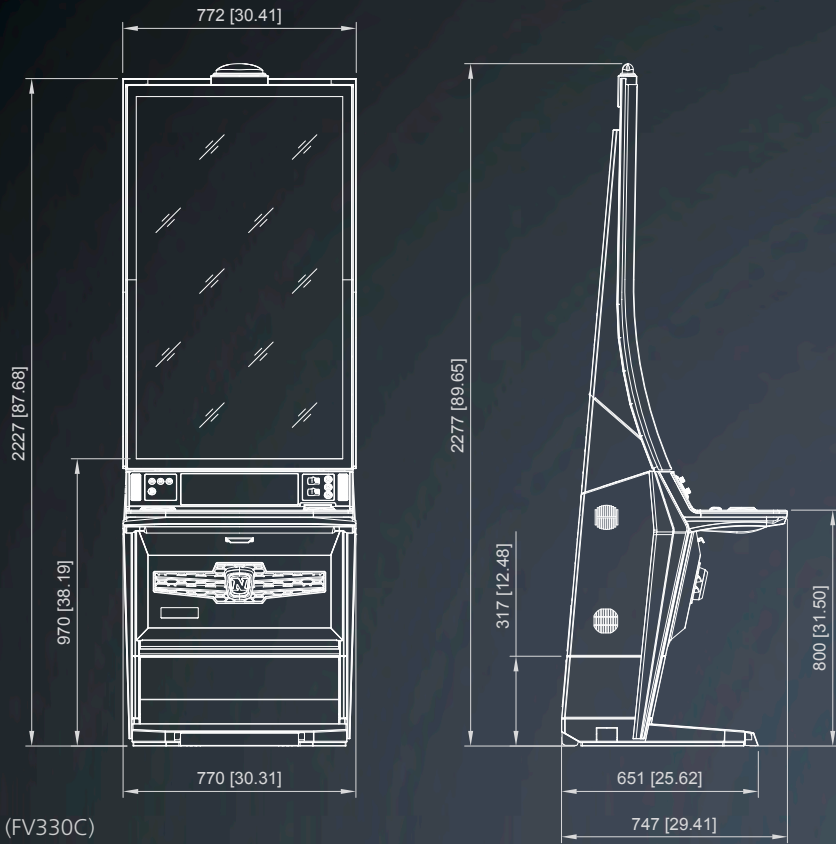

V.I.P. X Dream™ 2.43 / 3.43 (FV330D)

All dimensions in mm [in] · scale 1:30

©NOVOMATIC AG 2024

V.I.P. X Lounge™ 2.32 (FV837D)

All dimensions in mm [in] · scale 1:25

©NOVOMATIC AG 2024

DIAMOND X™ 1.55J (FV330C)