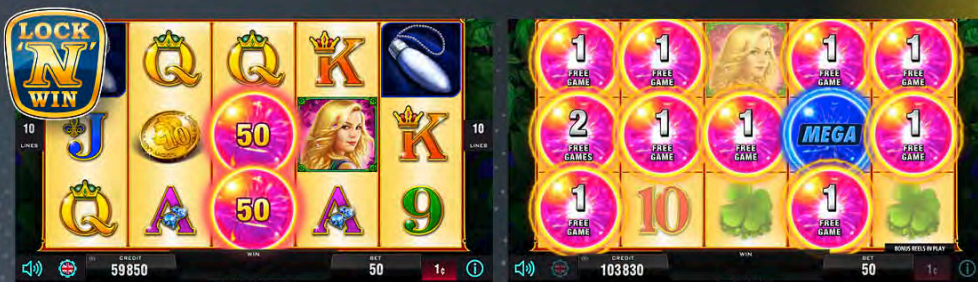

GOLDEN LINK™ – NEW Golden Charming Lady™

The charms of the Lady are legendary and her magic sphere reveals the key to fortunes, free games and prizes. Link up and cash in on this charming quest for the GOLDEN LINK™!

Player Category: Fun Players, Regular Players
Top Prize: 9,000 times bet per line on single line