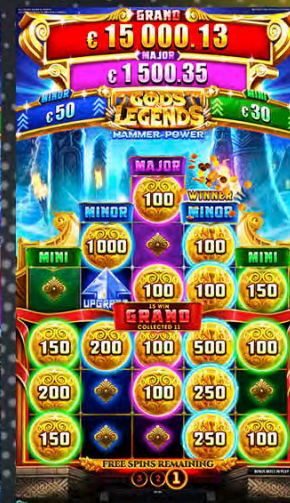

GODS & LEGENDS™ – Hammer Power™ **NEW**

The legendary Hammer Power™ commands the wildest reels for rich Progressive wins and tremendous video slot excitement. It is high time to win the battle of the century between GODS & LEGENDS™.

Player Category: Fun Players, Regular Players
Top Prize: 50 times total bet