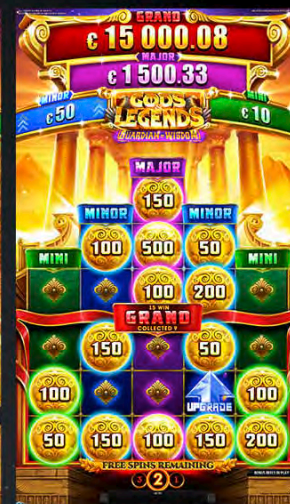

Player Category: Fun Players, Regular Players
Top Prize: 20 times total bet

GODS & LEGENDS™ Link

New Linked Multi-Game

GODS & LEGENDS™ – Guardian of Wisdom™ **NEW**

Become a Guardian of Wisdom™ and claim the secrets and treasures of Ancient Egypt! Collect the legendary GOLDEN BALLS for the GODS & LEGENDS™ rich heritage.

Player Category: Fun Players, Regular Players
Top Prize: 50 times total bet

GODS & LEGENDS™ – Hammer Power™ **NEW**

The legendary Hammer Power™ commands the wildest reels for rich Progressive wins and tremendous video slot excitement. It is high time to win the battle of the century between GODS & LEGENDS™.