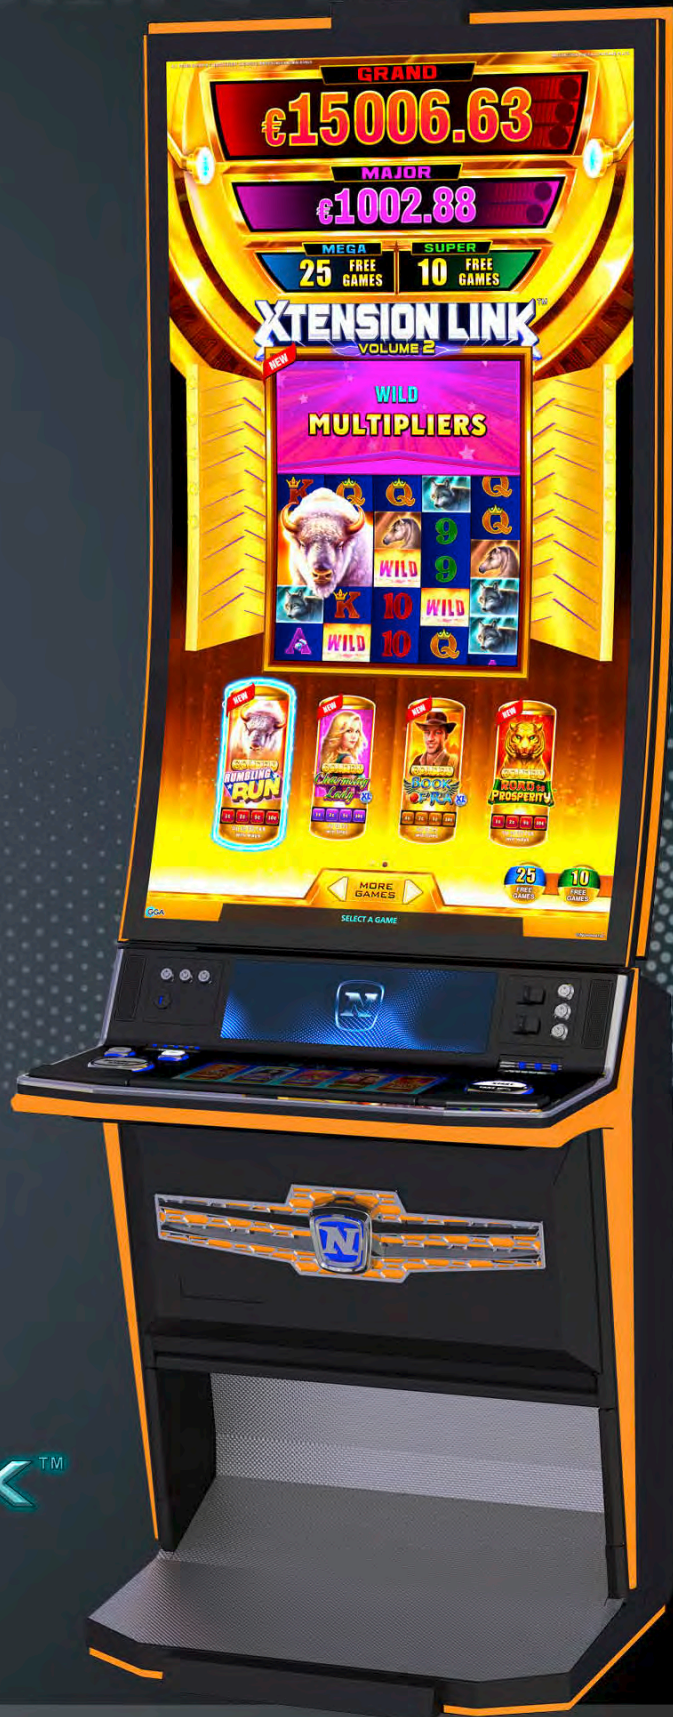

DIAMOND X™ 1.55J

SLOT CABINETS

Diamond X™

NOVOMATIC

Global Sales:
NOVOMATIC AG • Wiener Strasse 158 • 2352 Gumpoldskirchen • Austria
Tel.: +43 2252 606 870 995 • E-Mail: sales@novomatic.com • www.novomatic.com