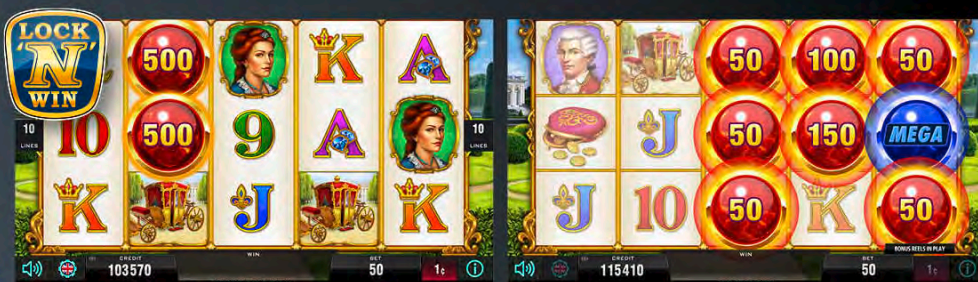

A fascinating set of ten different games and Superia Golden chances to hit a jackpot! Immerse yourself in new worlds of Mermaid Beauty™ set underwater; the Asian themed Shanghai Club™; the Egyptian treasures with the Queen of the Night™ Magic; the classic Golden Charming Lady™ plus the historic journey with Empress Sissi™. The games combine the popular LOCK 'N' WIN Progressive jackpot feature with free games for superior gaming excitement and thrilling game play.

Superia GOLDEN LINK™ Volume 2		LINES
GOLDEN LINK™ – Empress Sissi™	NEW	10 fixed
GOLDEN LINK™ – Gems Secrets™		10 fixed
GOLDEN LINK™ – Golden Book of Ra™		10 fixed
GOLDEN LINK™ – Golden Charming Lady™	NEW	10 fixed
GOLDEN LINK™ – Golden Eden™		10 fixed
GOLDEN LINK™ – Golden Lord of the Ocean™		10 fixed
GOLDEN LINK™ – Mermaid Beauty™	NEW	10 fixed
GOLDEN LINK™ – Queen of the Night™ Magic	NEW	10 fixed
GOLDEN LINK™ – Shanghai Club™	NEW	10 fixed
GOLDEN LINK™ – Signs of Rich™		10 fixed

Superia GOLDEN LINK™ Volume 2

New Linked Multi-Game

GOLDEN LINK™ – NEW Empress Sissi™

Empress Sissi™ invites you to visit her magnificent palace full of royal treasures. Find them all on a historic journey across 10 lines.

Player Category: Fun Players, Regular Players
Top Prize: 9,000 times bet per line on single line

GOLDEN LINK™ – NEW Golden Charming Lady™

The charms of the Lady are legendary and her magic sphere reveals the key to fortunes, free games and prizes. Link up and cash in on this charming quest for the GOLDEN LINK™!