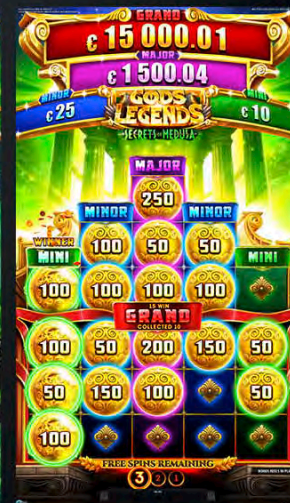

GODS & LEGENDS™ – Secrets of Medusa™ **NEW**

The Secrets of Medusa™ offer plenty of space for winning combinations. Hunt for the GOLDEN BALLS and watch Medusa grant you ever more WILDS across the 10 lines in this mythical video slot.

Player Category: Fun Players, Regular Players
Top Prize: 30 times total bet