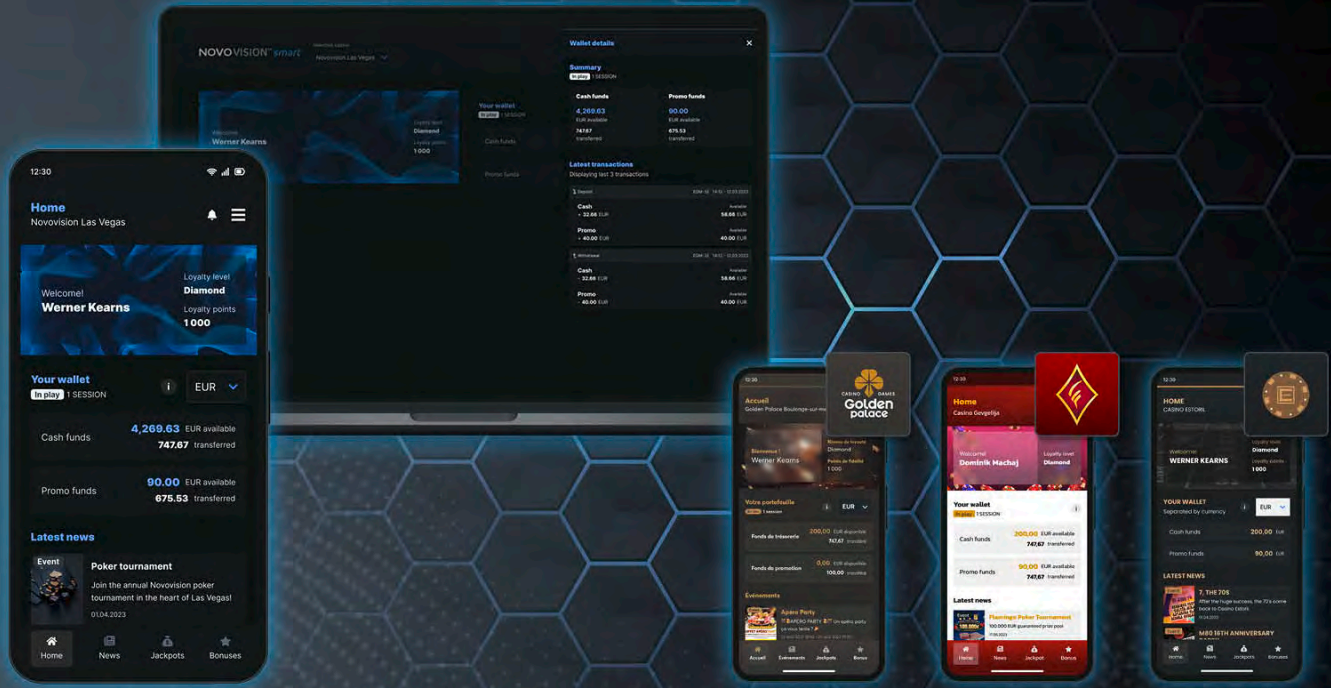

NOVOVISION™

Systems & Solutions