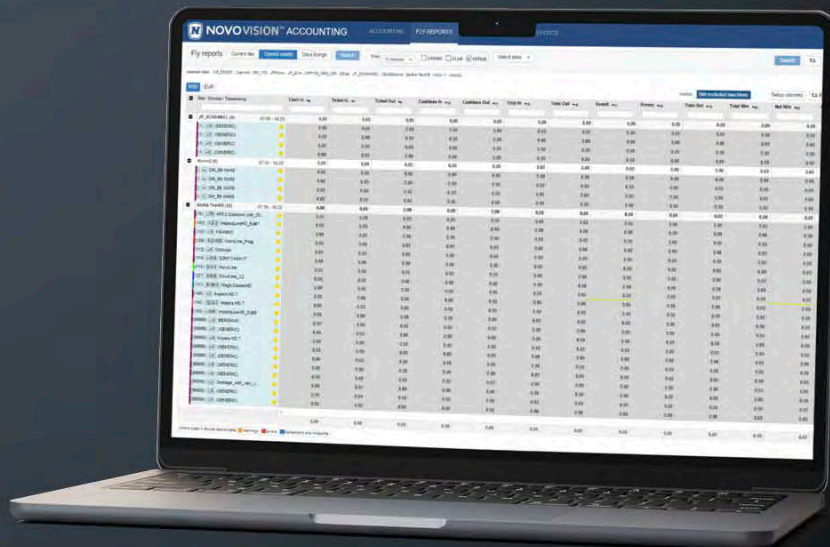

NOVOMATIC

Global Sales:
NOVOMATIC AG • Wiener Strasse 158 • 2352 Gumpoldskirchen • Austria
Tel.: +43 2252 606 870 995 • E-Mail: sales@novomatic.com • www.novomatic.com