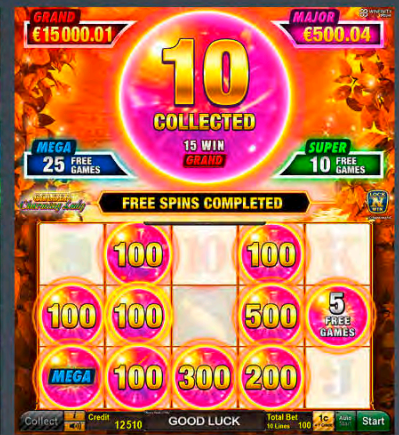

Player Category: Fun Players, Regular Players
Top Prize: 5,000 times bet per line

GOLDEN LINK™ – Golden Book of The Dragon™ plus **NEW**

The Golden Book of the Dragon™ plus reveals all that you need to unlock the Ancient Asian fortunes of the GOLDEN LINK™. Turn the page, spin the reels and let the Dragon work its magic.

Player Category: Fun Players, Regular Players
Top Prize: 5,000 times bet per line

PROGRESSIVES

NOVO LINE™ GOLDEN LINK™ Edition 2

New Linked Multi-Game – Selected Highlights

GOLDEN LINK™ – Golden Charming Lady™ **NEW**

The charms of the Lady are legendary and her magic sphere reveals the key to fortunes, free games and prizes. Link up and cash in on this charming quest for the GOLDEN LINK™!

Player Category: Fun Players, Regular Players
Top Prize: 2,700 times bet per line