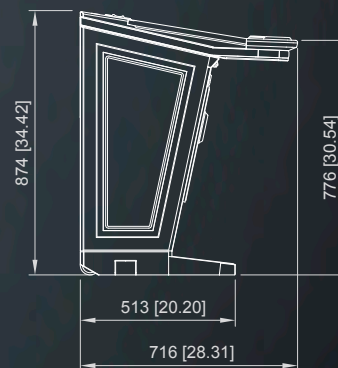

EXECUTIVE SL™ 1.27 (FVC28A)

All dimensions in mm [in] · scale 1:25

©NOVOMATIC AG 2024

LOTUS SL™ 1.27 (FV862B)

All dimensions in mm [in] · scale 1:25

©NOVOMATIC AG 2024