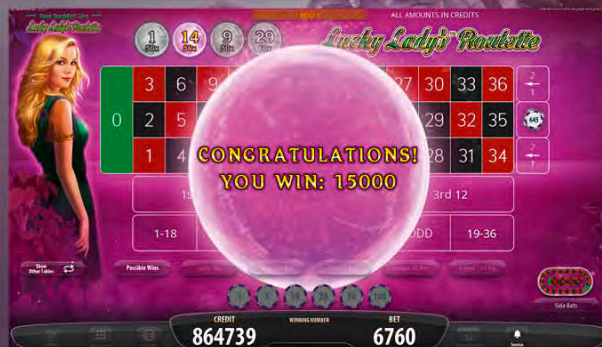

Operators can choose the parameters for the number of LUCKY LADY BONUS NUMBERS to be drawn: from 1 – 4 extra numbers and any random variation between. The total bonus multipliers of 210x bet will always be randomly distributed among the number of spheres.

At "No More Bets" the random LUCKY LADY BONUS NUMBERS are revealed to all players at the top of the Roulette layout, along with their respective bonus multipliers, and the bonus numbers are highlighted on the betting field. Only straight number bets on these highlighted numbers can win the respective LUCKY LADY BONUS MULTIPLIER.

If the game result matches a LUCKY LADY BONUS number and the player has bet on that number, they get their 30 for 1 straight bet plus the stake placed on that number multiplied by the LUCKY LADY BONUS MULTIPLIER drawn for that number, so a lucky player could win up to 240 times their stake!

Lucky Lady's Roulette is available for all Roulette variants of the NOVOMATIC ETG offer based on Novo Unity™ PRO: Novo Multi-Roulette™, Novo TouchBet® Roulette and Novo Flying Roulette™ in 0/00 versions.