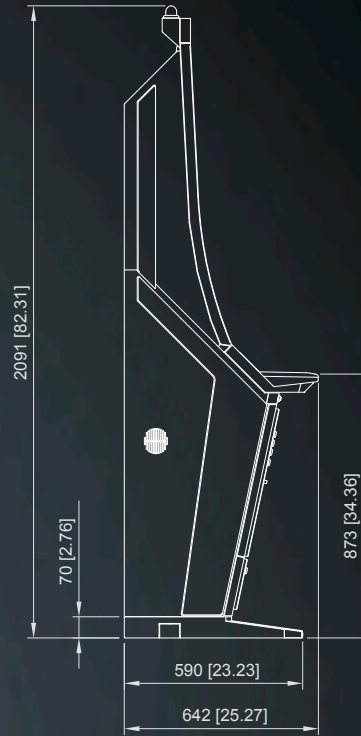

NOVOMATIC ActionBook™ Edge 1.43J (FV831A)

All dimensions in mm [in] · scale 1:25

©NOVOMATIC AG 2024