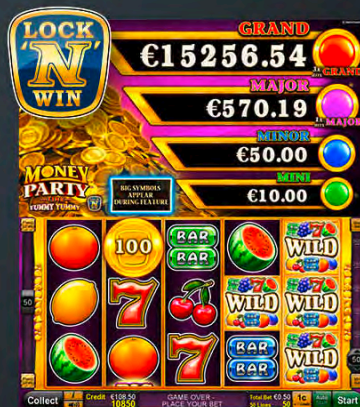

MONEY PARTY™ – Yummy Yummy

Big Yummy Yummy symbols and big coins can mean big cash in this game! You are invited to join this MONEY PARTY™ and celebrate Stacked Wilds, Free Games and Progressive wins!

Player Category: Time-on-Device Players, Regular Players
Top Prize: 3,000 times total bet

707 GAMES