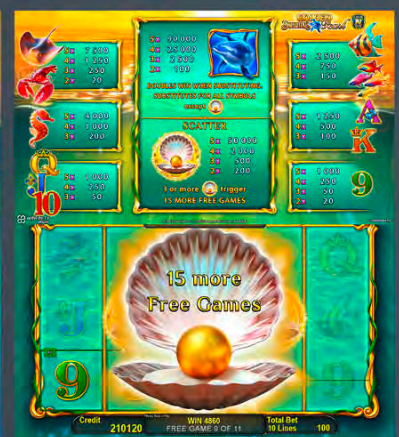

GOLDEN LINK™ – Golden Dolphin's Pearl™

Play with the dolphins in this beautiful golden sunset, surrounded by marine wildlife and the most precious pearls that offer you chances for free games and the GOLDEN LINK™ Progressive prizes.

Player Category: Fun Players, Regular Players
Top Prize: 9,000 times bet per line