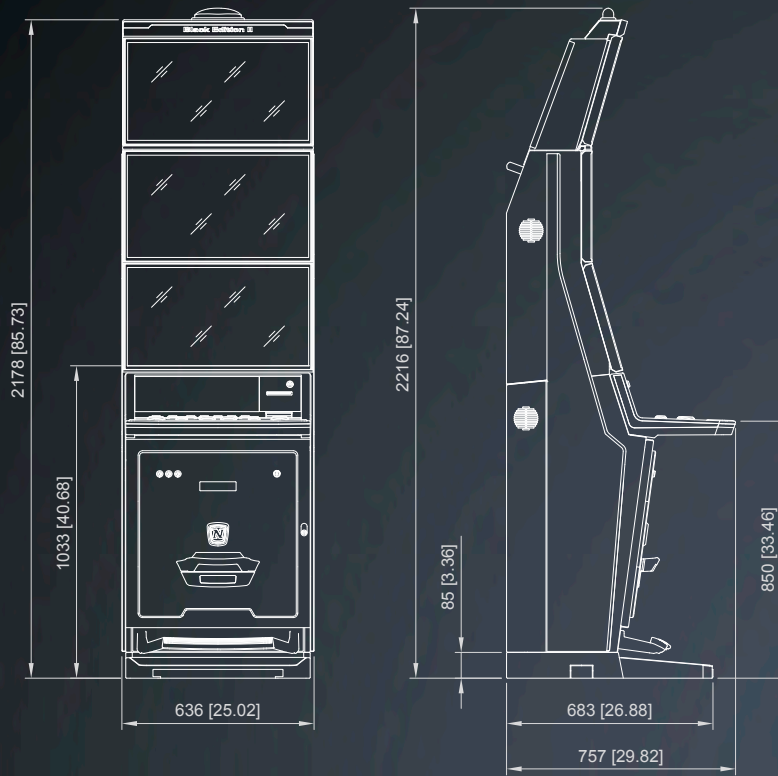

BLACK EDITION II 3.27 (FV837A)

All dimensions in mm [in] · scale 1:25

©NOVOMATIC AG 2024