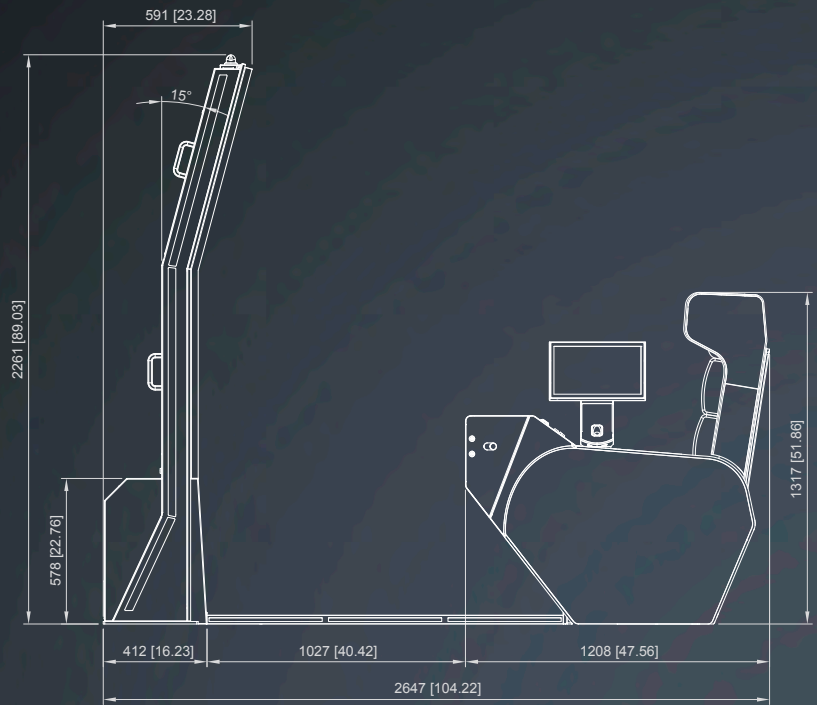

Dimensions

DIMENSIONS

V.I.P. X Galaxy™ 2.65 (FAD36+C91)

All dimensions in mm [in] · scale 1:30

©NOVOMATIC AG 2024

V.I.P. X Royal™ 1.85 (FA330 D50)

All dimensions in mm [in] · scale 1:30

©NOVOMATIC AG 2024