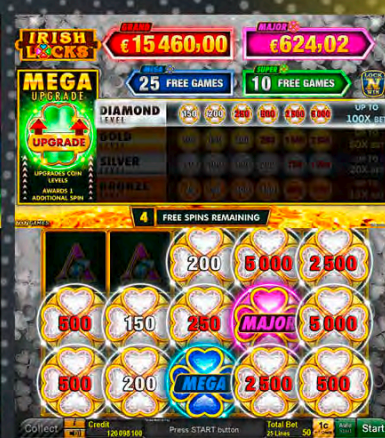

GOLDEN LINK™ – Irish Locks™ **NEW**

Let's bet that you're in for a little craic with the gorgeous Lady Leprechaun! Collect your clovers in all colours and varieties to get your share of the legendary Luck of the Irish.

Player Category: Fun Players, Regular Players
Top Prize: 12,500 times bet per line