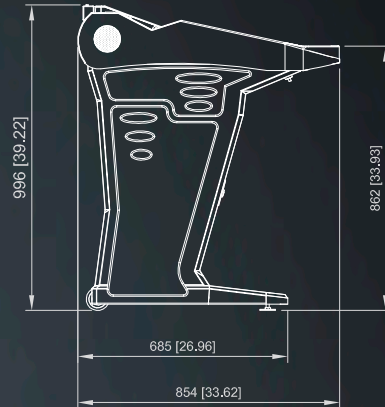

EXECUTIVE SL™ 1.27 (FVC28A)

All dimensions in mm [in] · scale 1:25

©NOVOMATIC AG 2024

LOTUS SL™ 1.27 (FV862B)

All dimensions in mm [in] · scale 1:25

©NOVOMATIC AG 2024