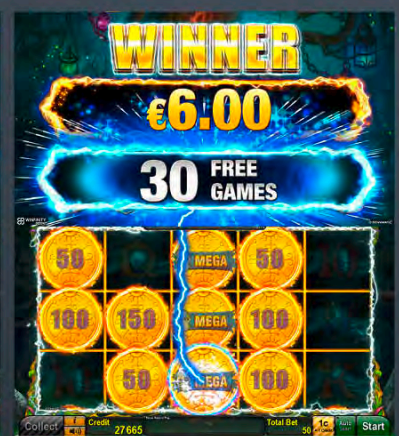

GOLDEN LINK™ – Golden Voodoo Magic™ **NEW**

Use some voodoo on the reels – call the priestess to summon all the good spirits that work their Golden Voodoo Magic™ for plentiful free games and rich jackpot prizes.

Player Category: Fun Players, Regular Players
Top Prize: 5,400 times bet per line