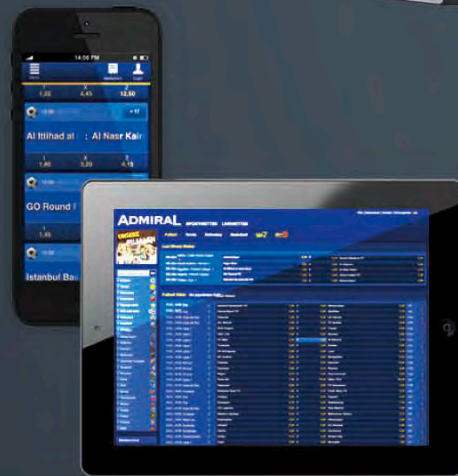

NSBS – The One-Stop Solution

SELF SERVICE BETTING TERMINAL (SSBT)

- Multi-touchscreen monitors
- Fast response time
- User-friendly betting interface (Quick Links)
- Optional: bill & coin acceptor, TITO, RFID card reader