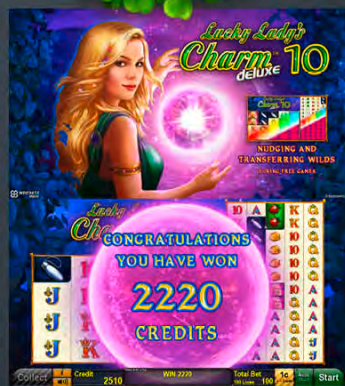

WINFINITY GAMES