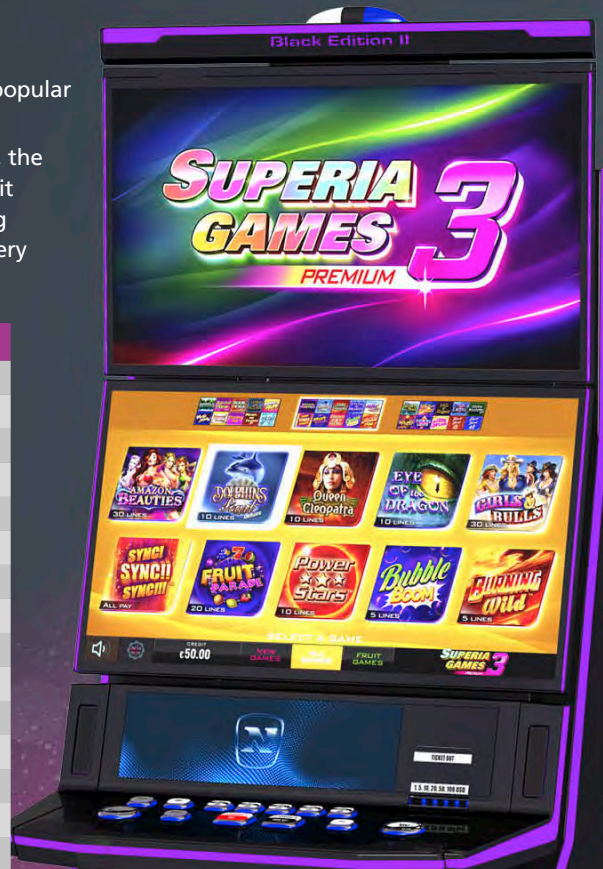

SUPERIA GAMES 3

PREMIUM

Superia Games™ Premium 3 **NEW**

Thirty different games with the complete NOVOMATIC gaming classics as well as popular fruit game titles introduce fresh and dynamic gaming thrills on the gaming floor.

The myths of Amazon Beauties™, the jungle theme Gorilla Might of the Jungle™, the adventure Book of Ra™ deluxe, the classic Lucky Lady's Charm™ as well as the fruit game Mega Charge™ come along for maximum winnings. Bold gameplay, blazing features and dynamically expanding reels ensure outstanding performance for every player preference.

SUPERIA GAMES™ PREMIUM 3	LINES	SUPERIA GAMES™ PREMIUM 3	LINES
Amazon Beauties	30 fixed	Hot Pot™	5 fixed
Book of Ra™ <i>deluxe</i>	10 fixed	Lord of Dragons™	40
Bubble Boom™	5 fixed	Lord of the Ocean™	10
Burning Wild™	5 fixed	Lucky Lady's Charm™	10
Crystal Lights	40 fixed	Mega Charge	50 fixed
Dolphin's Pearl™	10 fixed	Music Island™	50 fixed
Empire V™	10 fixed	Plenty On Twenty™ <i>hot</i>	20 fixed
Eye of the Dragon™	10 fixed	Power Stars™	10 fixed
Finest Blend™ 40	40 fixed	Queen Cleopatra™	10
Finest Blend™ 20 <i>hot</i>	20 fixed	Roaring Forties™	40 fixed
Fresh Splash	40 fixed	Rumbling Run™ NEW	ALLPAY®
Fruit Parade™	20 fixed	Secret Trail™ NEW	50 fixed
Girls And Bulls™	30 fixed	Sizzling Hot™ <i>deluxe</i>	5 fixed
Globe Roulette™ Pro	Roulette	Sync! Sync!! Sync!!!	ALLPAY®
Gorilla Might of the Jungle™ NEW	50 fixed	Wild Rocket™	50 fixed