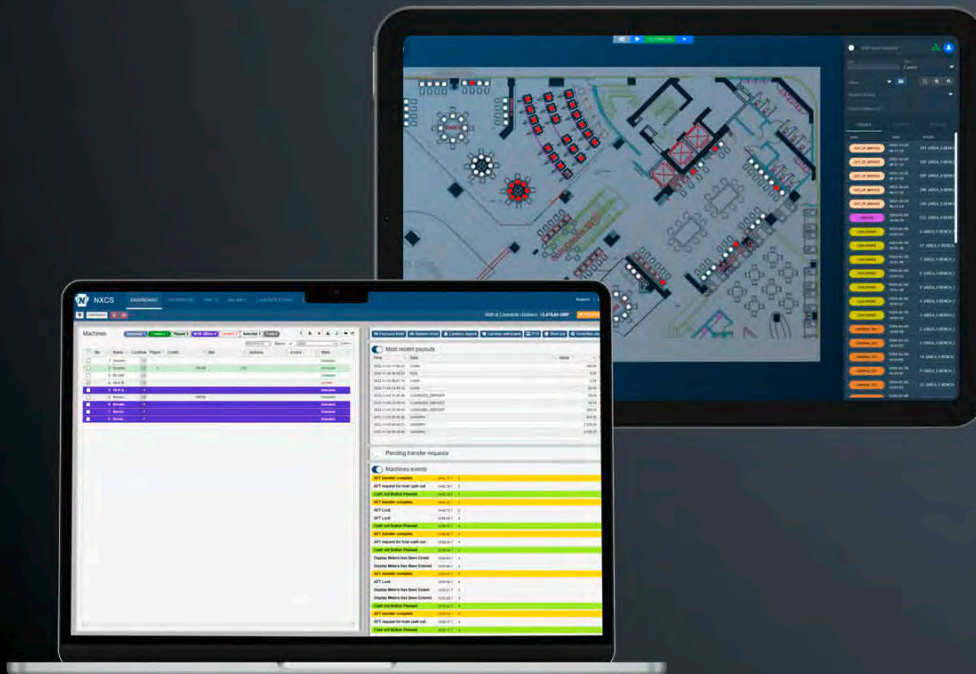

The visionary solution

NOVOVISION™ core

NOVOVISION™ core – High-efficiency & secure casino management

The key benefit of proficient casino management is improved operational efficiency and security. NOVOVISION™ monitors gaming activity and transactions in real-time, granting operators not only full administrative and operational control of their business but also enabling them to immediately identify and respond to any potential security threat.

The core system functionalities comprise:

- **Slots management**
  User-friendly real-time management of multiple EGMs via SAS protocol, including real-time monitoring and alerts
- **Player management**
  Robust player tracking and customer activity reporting based on in-depth player profiles
- **Accounting**
  Support of multiple payment methods and currencies, automated accounting, auditing and reporting, as well as detailed financial analytics
- **Reporting**
  Customizable reporting and analytics feature that generates various reports on gaming, player activity, marketing, and financial performance.

The NOVOVISION™ system architecture is designed to ensure full compliance with all regulatory requirements, including GDPR, AML, and KYC, through features such as data protection, consent management, transaction monitoring, customer identification, due diligence, and record keeping.