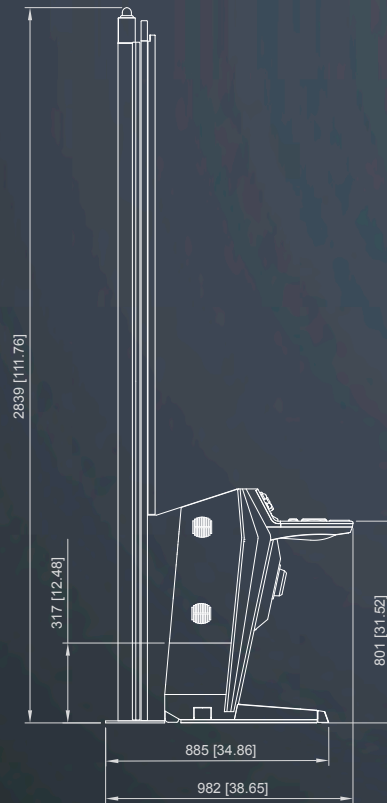

V.I.P. X Galaxy™ 2.65 (FAD36+C91)

All dimensions in mm [in] · scale 1:30

©NOVOMATIC AG 2024

V.I.P. X Royal™ 1.85 (FA330 D50)

All dimensions in mm [in] · scale 1:30

©NOVOMATIC AG 2024