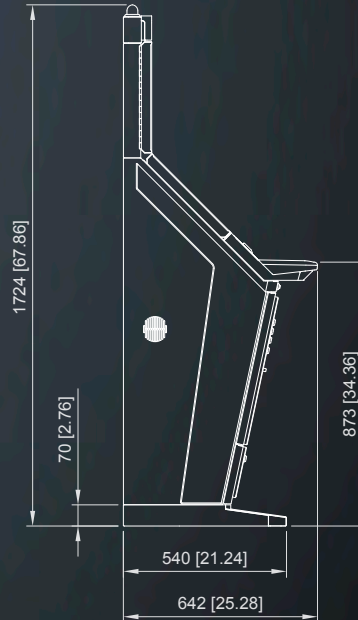

NOVOMATIC ActionBook™ Plus 2.27 (FV831)

All dimensions in mm [in] · scale 1:25

©NOVOMATIC AG 2024