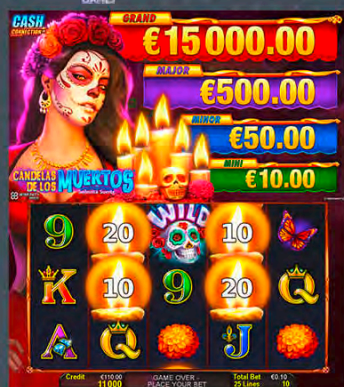

Cash CONNECTION™ – NEW Candelas de los Muertos™ – Señor Muerte

Señor Muerte is a most formidable man and lord of the ultimate odds. Gather your wits, light your candles and place your bets for the CASH CONNECTION™ Progressive prizes.

Player Category: Fun Players, Regular Players
Top Prize: 5,000 times bet per line on single line