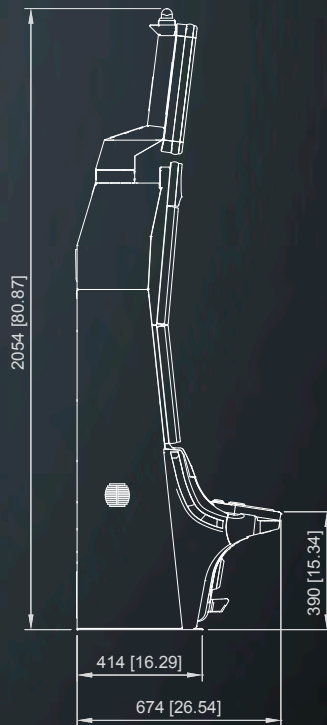

PANTHERA™ 2.27 (FV640B)

All dimensions in mm [in] · scale 1:25

©NOVOMATIC AG 2024