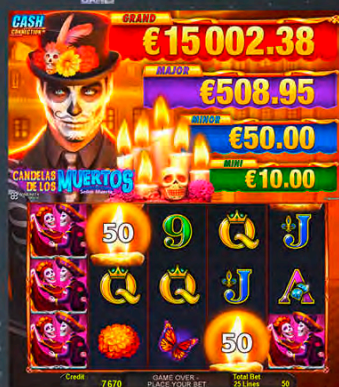

Cash CONNECTION™ – NEW Candelas de los Muertos™ – Señor Muerte

Señor Muerte is a most formidable man and lord of the ultimate odds. Gather your wits, light your candles and place your bets for the CASH CONNECTION™ Progressive prizes.

Player Category: Fun Players, Regular Players
Top Prize: 5,000 times bet per line on single line