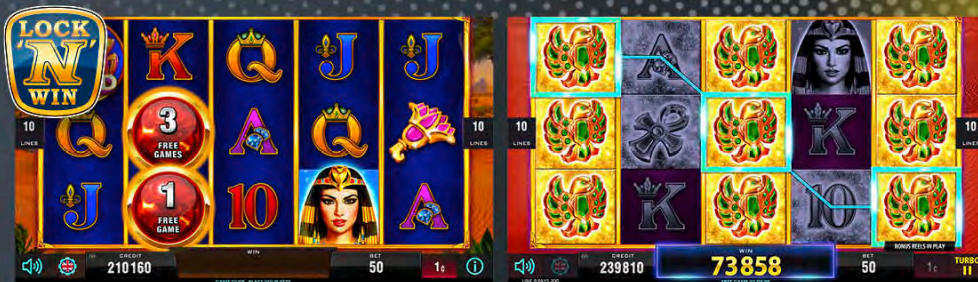

Player Category: Fun Players, Regular Players
Top Prize: 9,000 times bet per line on single line

GOLDEN LINK™ – NEW Golden Charming Lady™

The charms of the Lady are legendary and her magic sphere reveals the key to fortunes, free games and prizes. Link up and cash in on this charming quest for the GOLDEN LINK™!

Player Category: Fun Players, Regular Players
Top Prize: 9,000 times bet per line on single line

GOLDEN LINK™ – NEW Mermaid Beauty™

Do you hear the splash? Follow the Mermaid Beauty™ and let her support you with a powerful lucky wave of wins. Discover all the fascinating symbols across the 10 lines in this enchanting underwater world.

Player Category: Fun Players, Regular Players
Top Prize: 9,000 times bet per line on single line

GOLDEN LINK™ – NEW Queen of the Night™ Magic

Take your chance on winning the treasures with the Magic of the most charming Queen of the Night™! Egyptian lucky charms show you the way across the 10 lines in this mysterious historical adventure.

Player Category: Fun Players, Regular Players
Top Prize: 5,000 times bet per line on single line

GOLDEN LINK™ – NEW Shanghai Club™

Be a member of the Shanghai Club™ and enjoy the oriental luxury as you watch the beautiful lady cast a wild spell on the reels. Free games with Fixed Wilds will make your heart beat faster while you aim for rich Progressive wins.