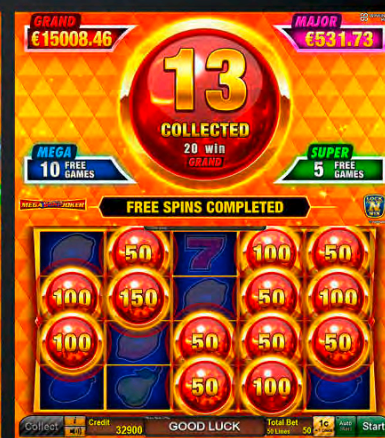

GOLDEN LINK™ – Mega Bonus Joker™ **NEW**

This version of the popular slot classic combines stacked fruit, Wild Jokers and free games with the excitement of the GOLDEN LINK™ Progressive – the result is mega gaming fun!

Player Category: Fun Players, Regular Players
Top Prize: 1,500 times bet per line