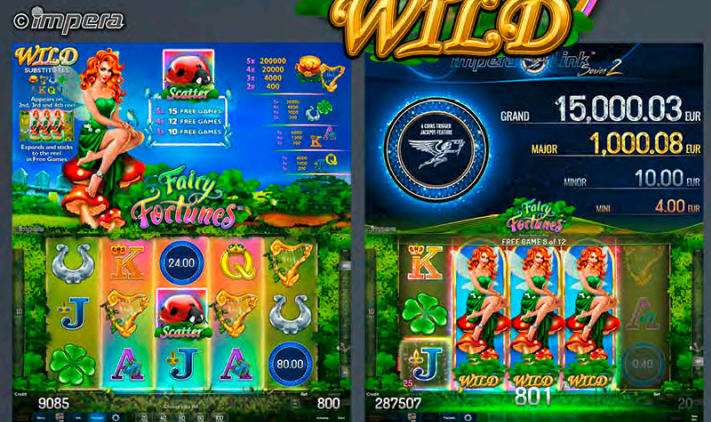

Player Category: Fun Players, Regular
Players
Top Prize: 250 times bet
per line on single line

©imperaper

IMPERA LINK™ Series 2

New Linked Multi-Game – Selected Highlights

IMPERA LINK™ NEW Explorer's Book™ Magic

The explorer's dream is brought to a next magical level in this variant of the slot game. Discover even more treasures in this thrilling adventure through forests and canyons.

Player Category: Fun Players, Regular Players
Top Prize: 600 times bet per line on single line

IMPERA LINK™ NEW Fairy Fortunes™

The lovely Fairy will send you a great fortune in this brand-new reel game Fairy Fortunes™.

Player Category: Fun Players, Regular Players
Top Prize: 250 times bet per line on single line

IMPERA LINK™ NEW Gleaming Forties™

Gleam and glamour everywhere! Can you ever get enough? On these gleaming hot 40 lines and 5 reels you can win several times your bet!

Player Category: Fun Players, Regular Players
Top Prize: 500 times bet per line on single line