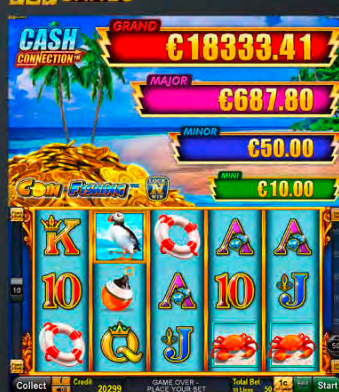

Cash CONNECTION™ – NEW Coin Fishing™

A day at the beach can be very rewarding – especially if you spend it coin fishing. Cast your net for a lucky catch and for the CASH CONNECTION™ linked jackpot prizes!

Player Category: Fun Players, Regular Players
Top Prize: 2,500 times bet per line on single line