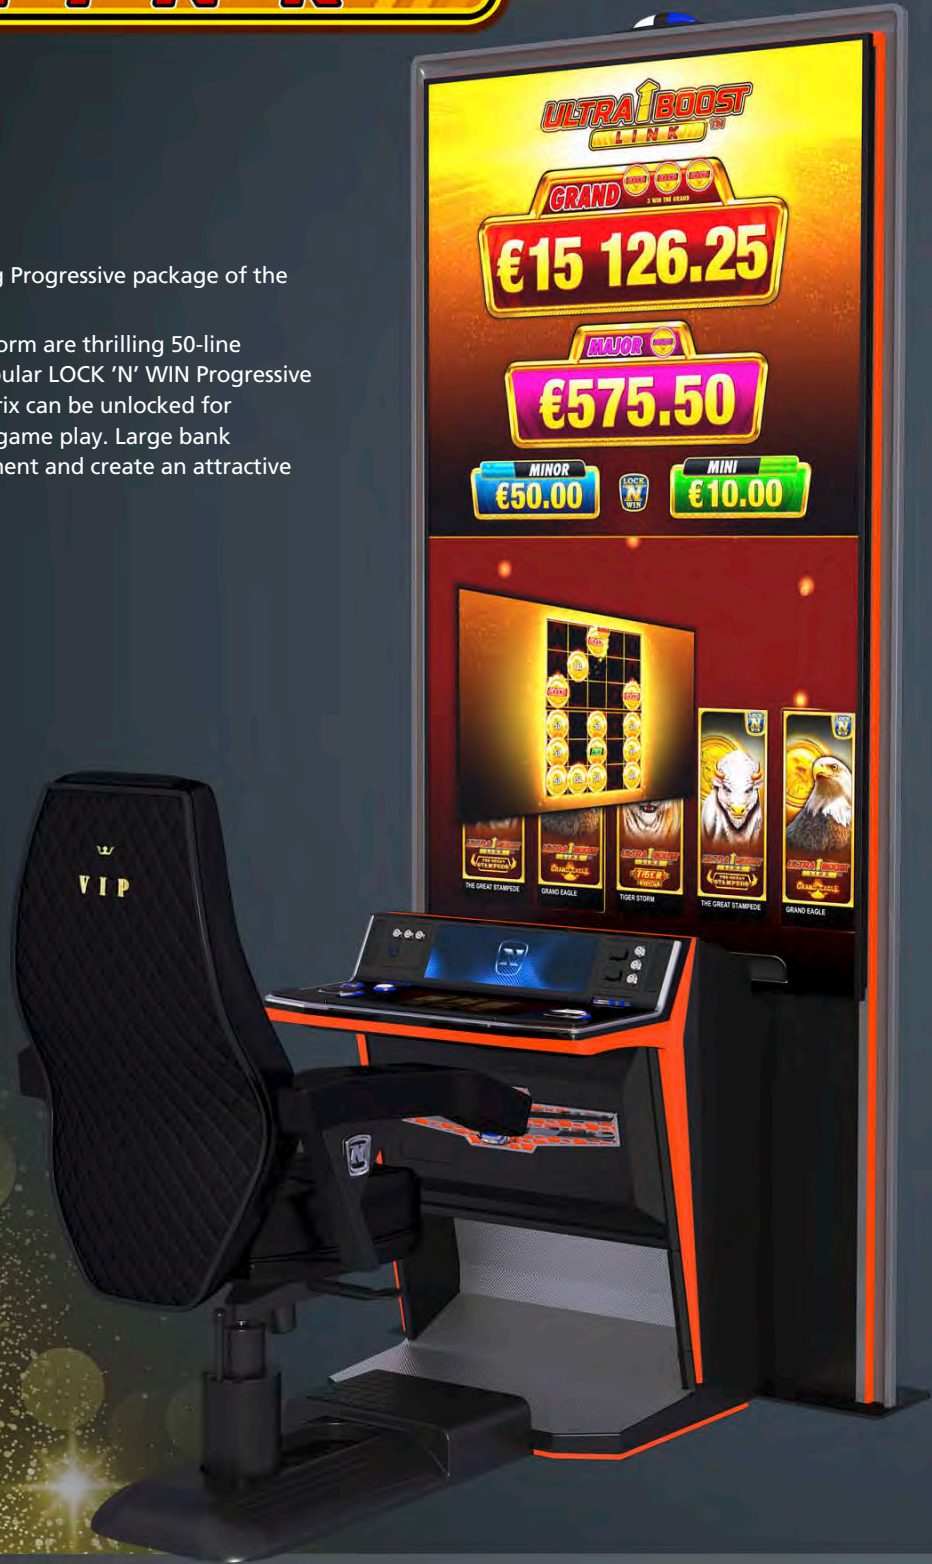

ULTRA BOOST

LINK™

ULTRA BOOST Link™

BOOST your wins!

Three titles make up the performance-boosting Progressive package of the ULTRA BOOST Link™.

Grand Eagle, The Great Stampede and Tiger Storm are thrilling 50-line games, each with an ULTRA BOOST for the popular LOCK 'N' WIN Progressive Feature: During the feature, a second reel matrix can be unlocked for extra Jackpot chances and a real boost for the game play. Large bank configurations will maximize player entertainment and create an attractive highlight on the slot floor.

NOVOLINE™