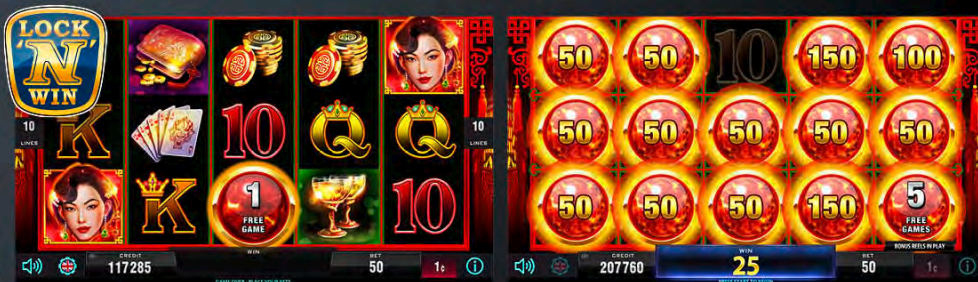

GOLDEN LINK™ – NEW Shanghai Club™

Be a member of the Shanghai Club™ and enjoy the oriental luxury as you watch the beautiful lady cast a wild spell on the reels. Free games with Fixed Wilds will make your heart beat faster while you aim for rich Progressive wins.

Player Category: Fun Players, Regular Players
Top Prize: 9,000 times bet per line on single line