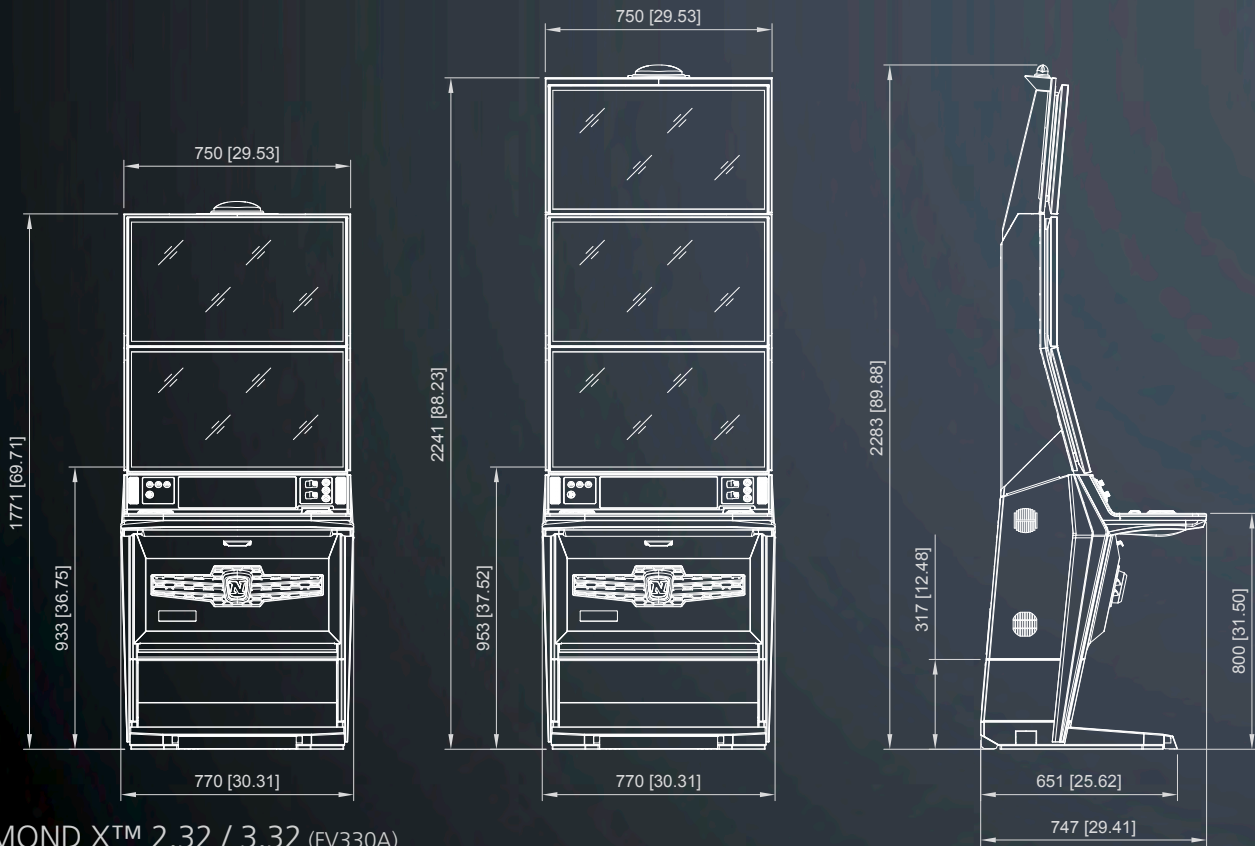

DIAMOND X™ 2.32 / 3.32 (FV330A)

All dimensions in mm [in] · scale 1:25

©NOVOMATIC AG 2024

V2024-03-03