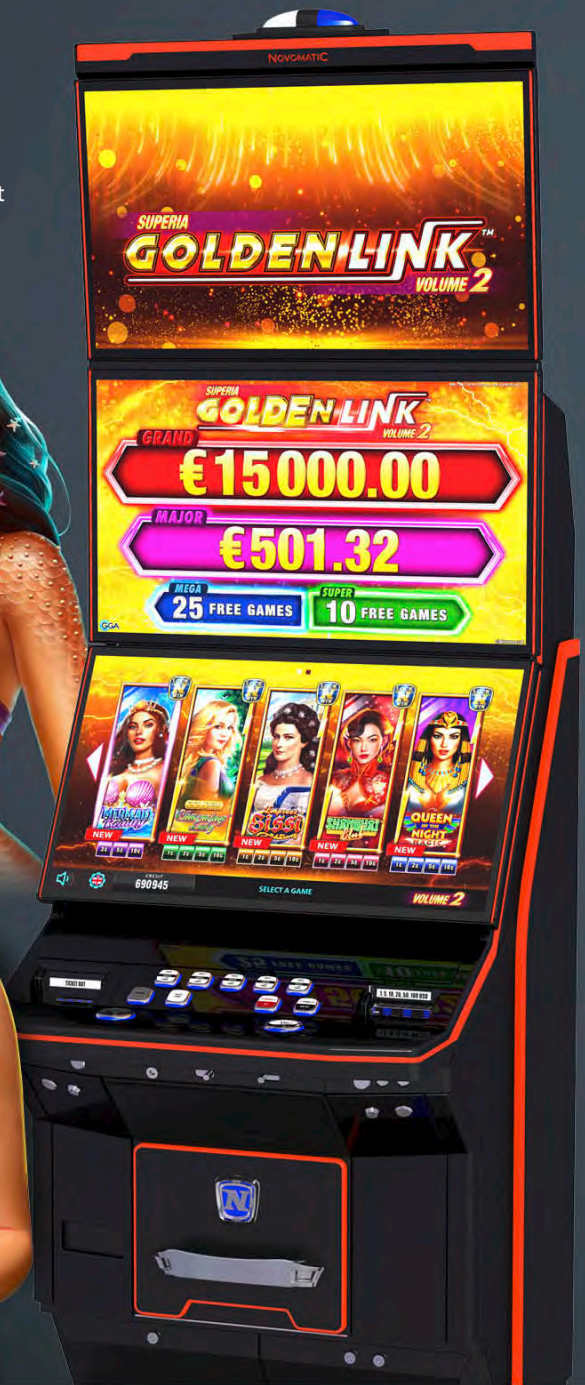

SUPERIA GOLDEN LINK™ VOLUME 2

Superia GOLDEN LINK™ Volume 2 **NEW**

A fascinating set of ten different games and Superia Golden chances to hit a jackpot! Immerse yourself in new worlds of Mermaid Beauty™ set underwater; the Asian themed Shanghai Club™; the Egyptian treasures with the Queen of the Night™ Magic; the classic Golden Charming Lady™ plus the historic journey with Empress Sissi™. The games combine the popular LOCK 'N' WIN Progressive jackpot feature with free games for superior gaming excitement and thrilling game play.

Superia GOLDEN LINK™ Volume 2		LINES
GOLDEN LINK™ – Empress Sissi™	NEW	10 fixed
GOLDEN LINK™ – Gems Secrets™		10 fixed
GOLDEN LINK™ – Golden Book of Ra™		10 fixed
GOLDEN LINK™ – Golden Charming Lady™	NEW	10 fixed
GOLDEN LINK™ – Golden Eden™		10 fixed
GOLDEN LINK™ – Golden Lord of the Ocean™		10 fixed
GOLDEN LINK™ – Mermaid Beauty™	NEW	10 fixed
GOLDEN LINK™ – Queen of the Night™ Magic	NEW	10 fixed
GOLDEN LINK™ – Shanghai Club™	NEW	10 fixed
GOLDEN LINK™ – Signs of Rich™		10 fixed