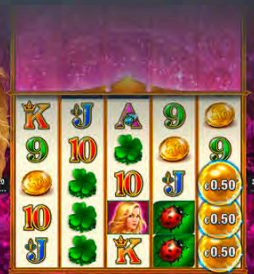

XTENSION LINK™ Volume 2

New titles

Golden Book of Ra™ XL **NEW**

Did you always dream of becoming an explorer? Just open the Golden Book of Ra™ XL edition, take your torch and grab the prizes first!

Player Category: Fun Players, Regular Players
Top Prize: 250 times total bet on 10 lines

Golden Charming Lady™ XL **NEW**

With her powerful spell, this Charming Lady™ brings luck upon you. It's high time you pick a clover or catch a ladybug!

Player Category: Fun Players, Regular Players
Top Prize: 360 times total bet on 10 lines