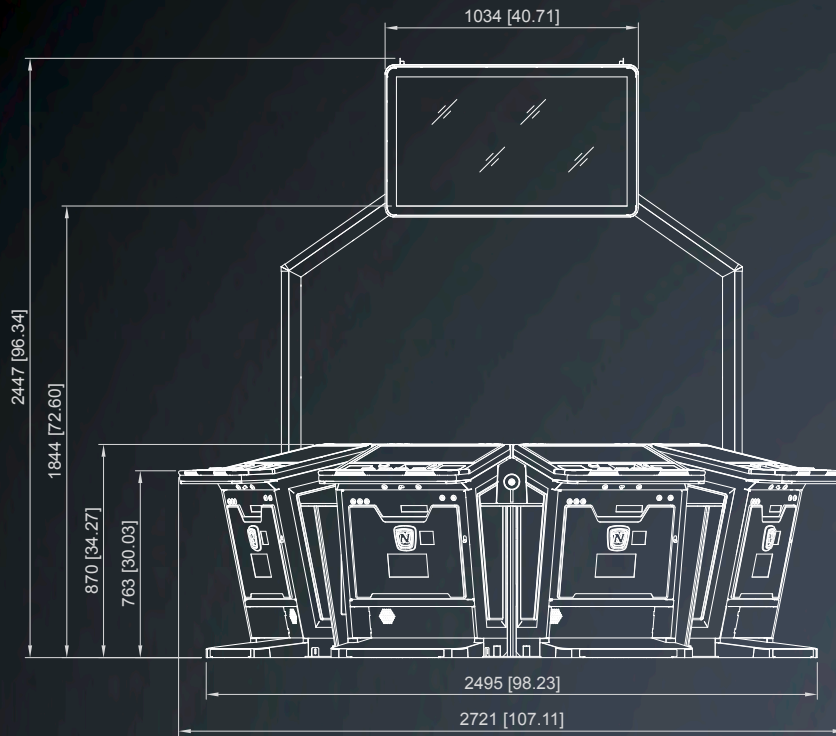

LOTUS ROULETTE™ Genius (FA862)

All dimensions in mm [in]

©NOVOMATIC AG 2024