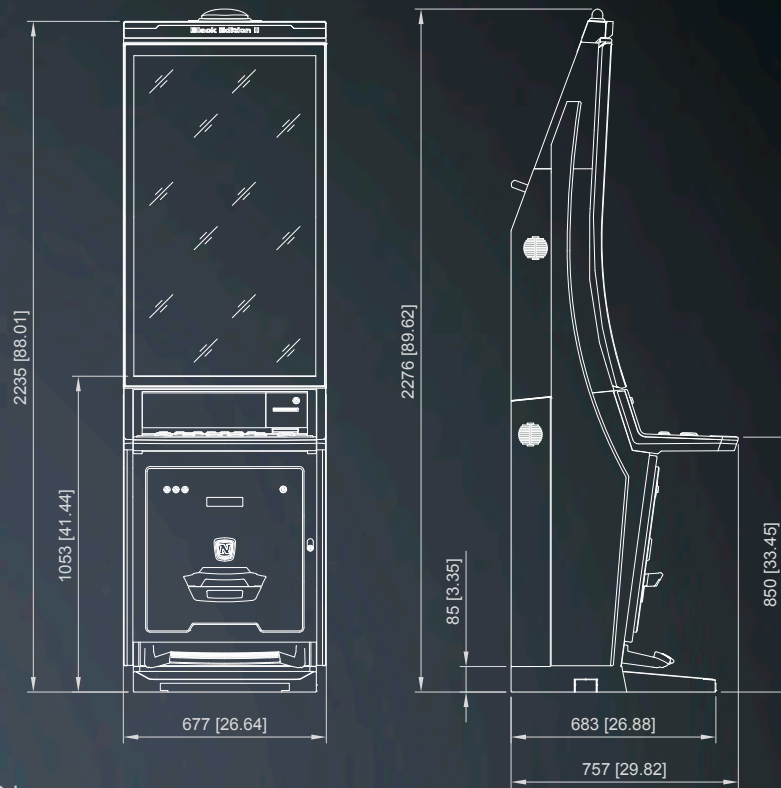

BLACK EDITION II 1.49J (FV837E)

All dimensions in mm [in] · scale 1:25

©NOVOMATIC AG 2024