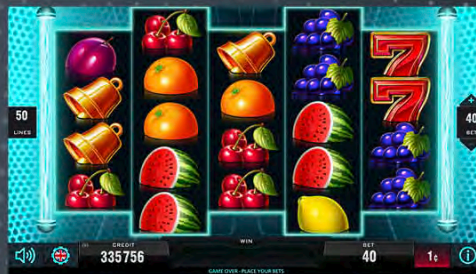

Mega Charge

Feel the high voltage and electrifying thrills while you are playing Mega Charge! This 50-line video slot game has a really unusual reel set – 4 x 5 x 4 x 5 x 4 – and is fully charged with sparkling wins and mega-prizes.

Player Category: Fun Players, Time-on-Device Players
Top Prize: on single line 1,000 times bet per line