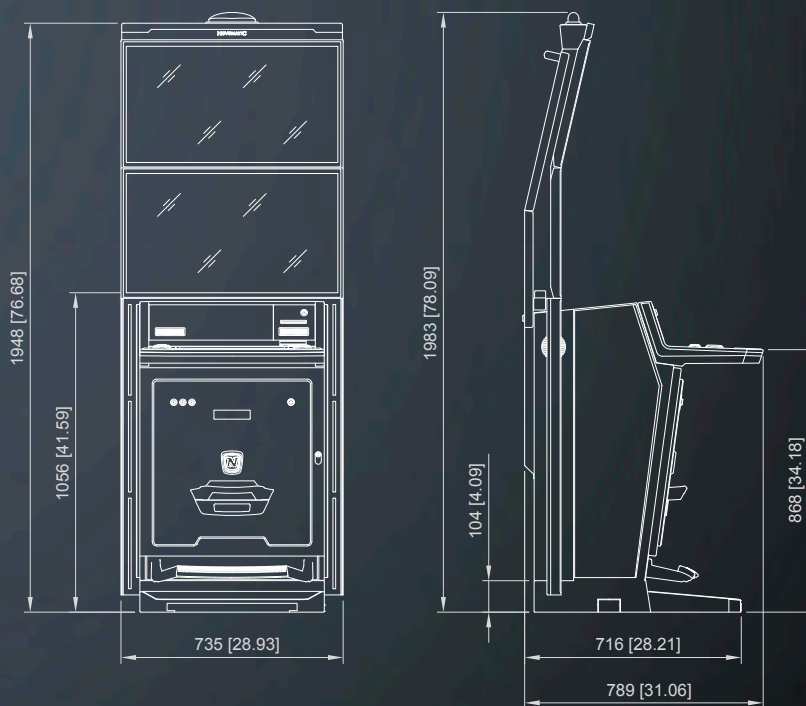

V.I.P. X Lounge™ 2.32 (FV837D)

All dimensions in mm [in] · scale 1:25

©NOVOMATIC AG 2024