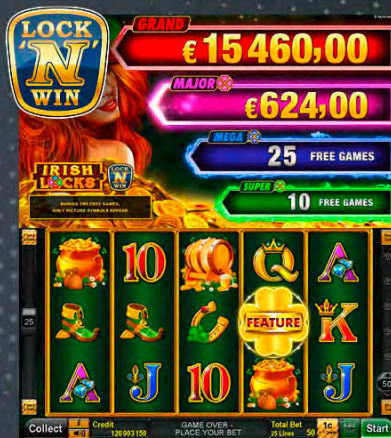

GOLDEN LINK™ – Irish Locks™ **NEW**

Let's bet that you're in for a little craic with the gorgeous Lady Leprechaun! Collect your clovers in all colours and varieties to get your share of the legendary Luck of the Irish.

Player Category: Fun Players, Regular Players
Top Prize: 12,500 times bet per line