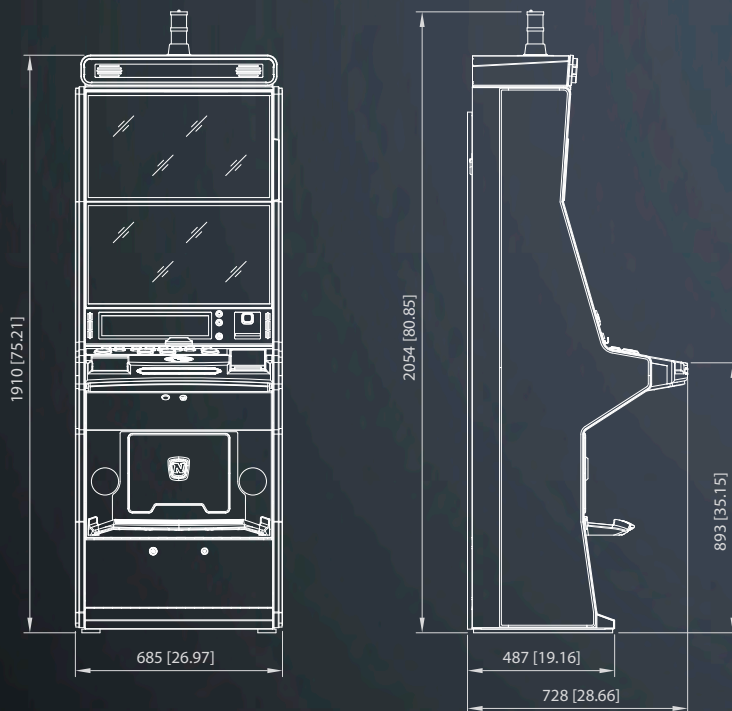

All dimensions in mm [in] · scale 1:25

©NOVOMATIC AG 2024

PANTHER 2.27 (FV623D/FV624D)

All dimensions in mm [in] · scale 1:25

©NOVOMATIC AG 2024

FUNMASTER 2.27 (FV637C)

All dimensions in mm [in] · scale 1:25