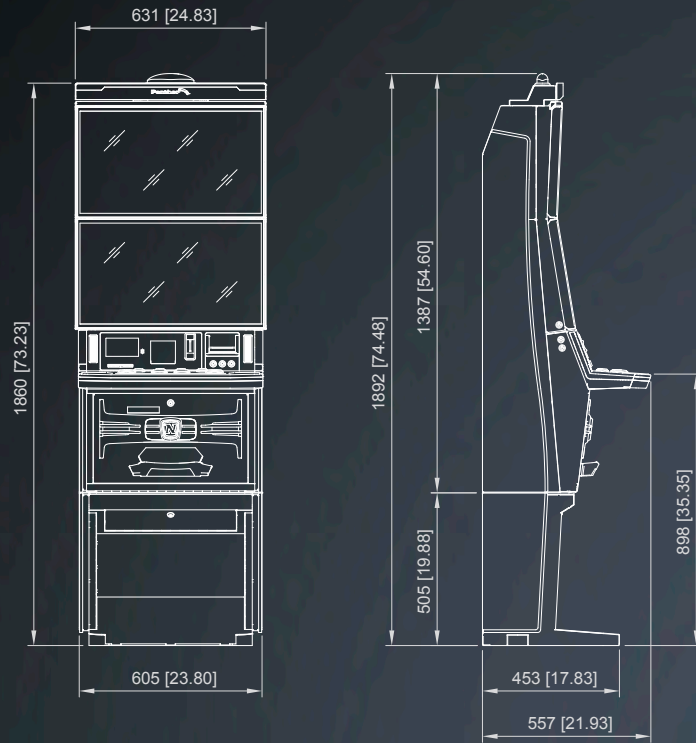

All dimensions in mm [in] · scale 1:25

©NOVOMATIC AG 2024

PANTHER 2.27 (FV623D/FV624D)

All dimensions in mm [in] · scale 1:25

©NOVOMATIC AG 2024

FUNMASTER 2.27 (FV637C)

All dimensions in mm [in] · scale 1:25