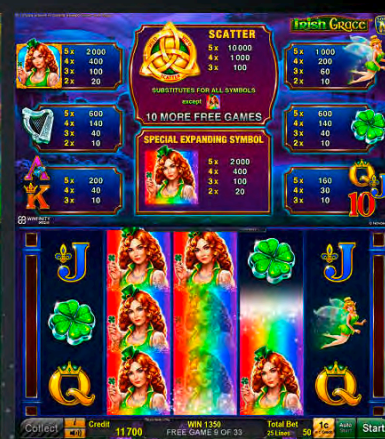

Player Category: Fun Players, Regular Players
Top Prize: 5,400 times bet per line

NOVO LINE™ GOLDEN LINK™ Edition 2

New Linked Multi-Game – Selected Highlights

GOLDEN LINK™ – Irish Grace™ **NEW**

It's ok to be a little superstitious when it comes to winning the GOLDEN LINK™ jackpot: This Irish Grace™ commands a whole assortment of charms to conjure all the Luck of the Irish.

Player Category: Fun Players, Regular Players
Top Prize: 1,000 times bet per line

GOLDEN LINK™ – Irish Locks™ **NEW**

Let's bet that you're in for a little craic with the gorgeous Lady Leprechaun! Collect your clovers in all colours and varieties to get your share of the legendary Luck of the Irish.