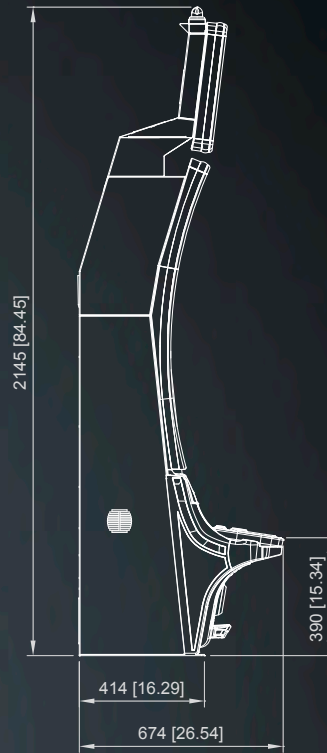

PANTHERA™ Curve 1.43 (FV640C)

All dimensions in mm [in] · scale 1:25

©NOVOMATIC AG 2024