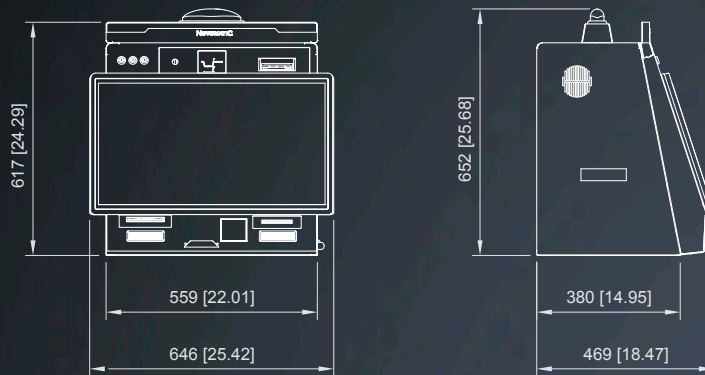

NOVOMATIC *ActionBook™* Compact 1.27 (FV657)

All dimensions in mm [in] · scale 1:25

©NOVOMATIC AG 2024