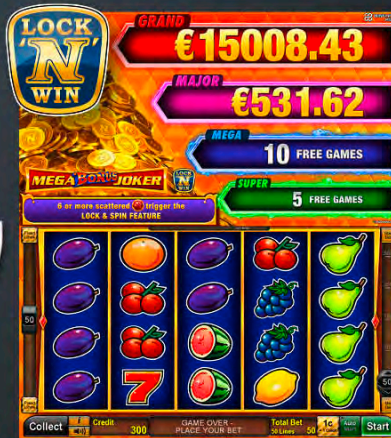

GOLDEN LINK™ – Mega Bonus Joker™ **NEW**

This version of the popular slot classic combines stacked fruit, Wild Jokers and free games with the excitement of the GOLDEN LINK™ Progressive – the result is mega gaming fun!

Player Category: Fun Players, Regular Players
Top Prize: 1,500 times bet per line