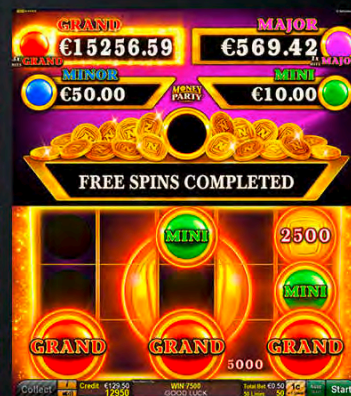

MONEY PARTY™ – Yummy Yummy

Big Yummy Yummy symbols and big coins can mean big cash in this game! You are invited to join this MONEY PARTY™ and celebrate Stacked Wilds, Free Games and Progressive wins!

Player Category: Time-on-Device Players, Regular Players
Top Prize: 3,000 times total bet

707 GAMES