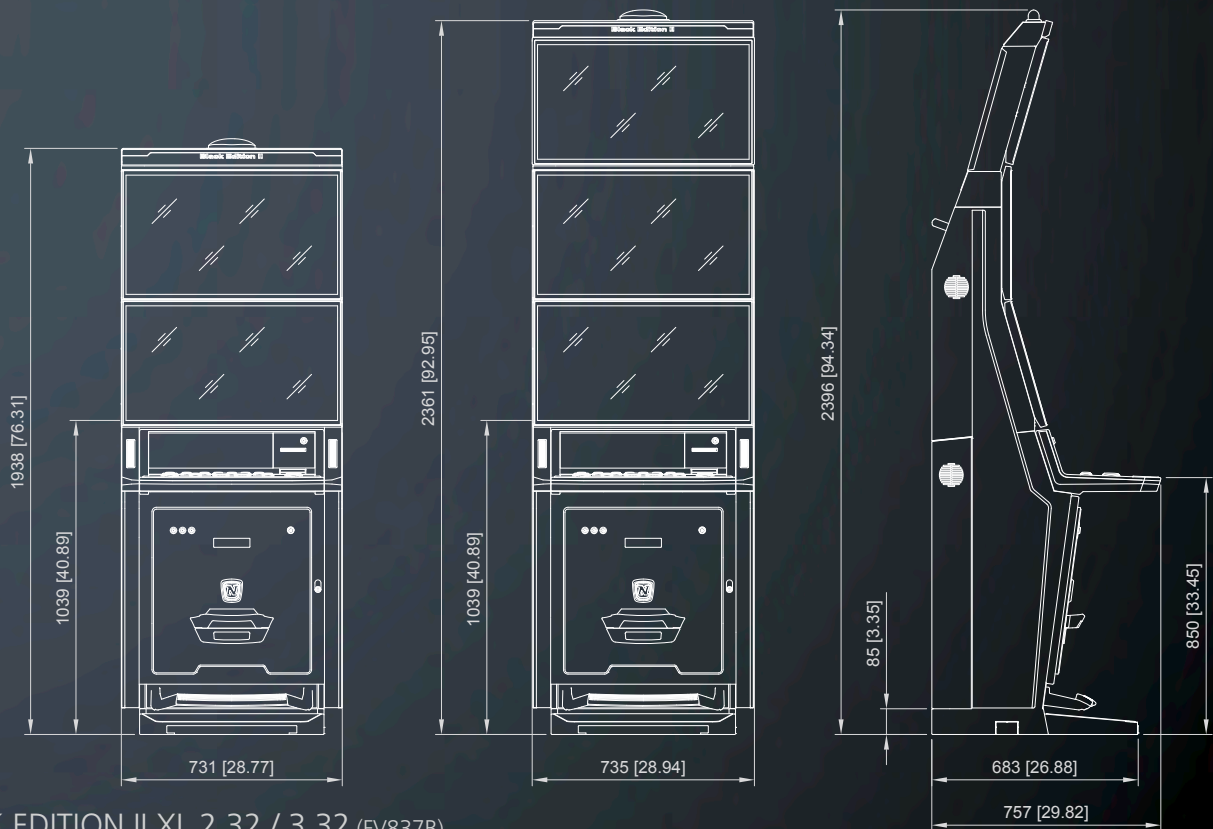

BLACK EDITION II XL 2.32 / 3.32 (FV837B)

All dimensions in mm [in] · scale 1:25

©NOVOMATIC AG 2024