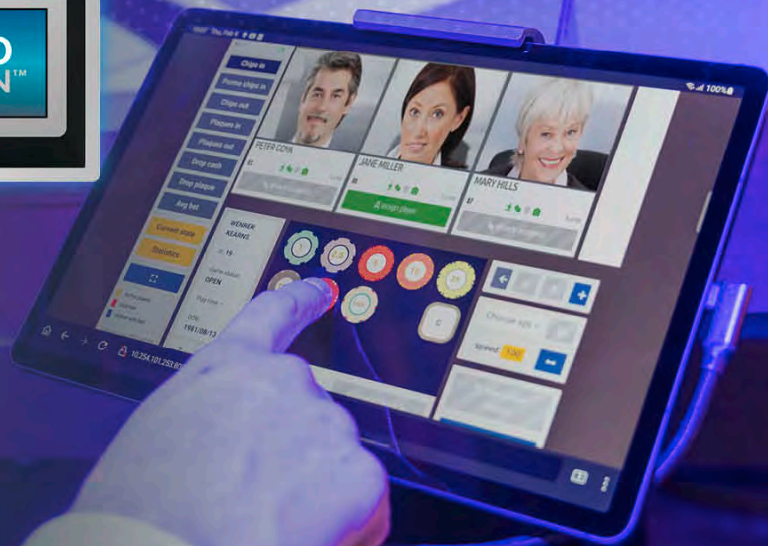

NOVOMATIC

Global Sales:
NOVOMATIC AG • Wiener Strasse 158 • 2352 Gumpoldskirchen • Austria
Tel.: +43 2252 606 870 995 • E-Mail: sales@novomatic.com • www.novomatic.com