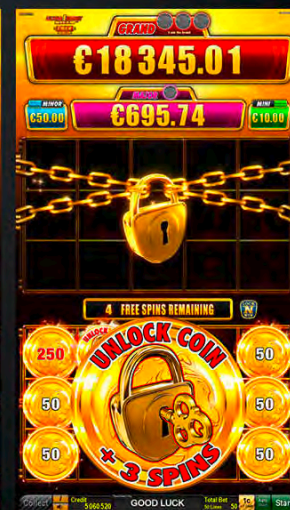

ULTRA BOOST Link™ – Tiger Storm

This tiger can summon up a roaring storm of wins on the reels as he displays his full wild potential for 50 win lines. In the special ULTRA BOOST Feature, an additional reel matrix can be unlocked for extra chances for a Progressive Jackpot win.

Player Category: Fun Players, Regular Players
Top Prize: 150 times total bet